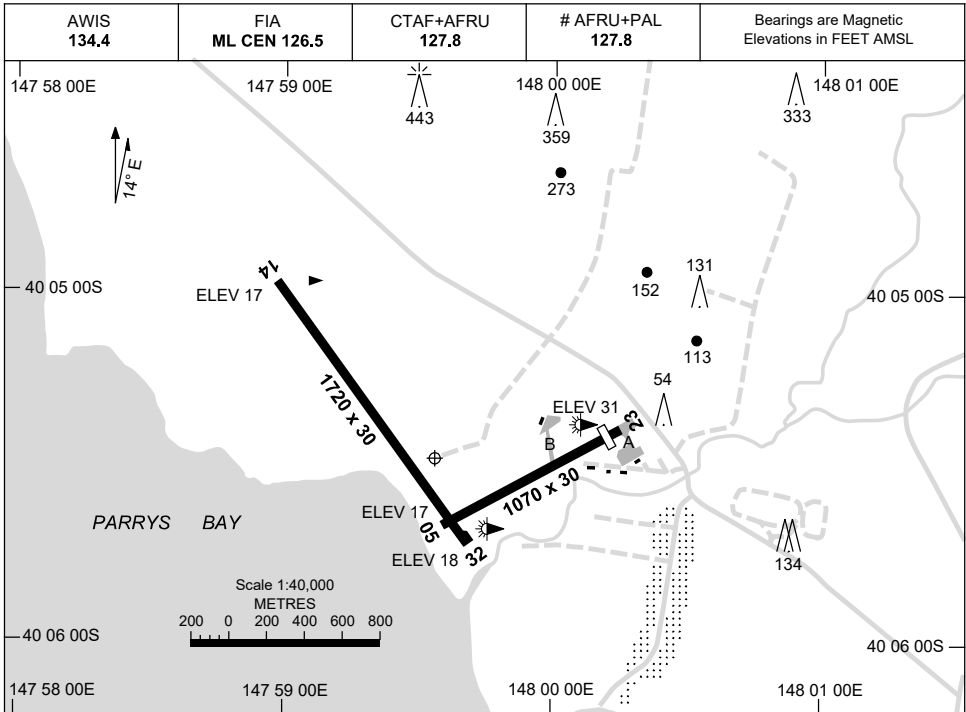

15 JUN 2023

AD ELEV 34
40 05 29S 147 59 34E

AERODROME CHART
FLINDERS ISLAND, TAS (YFLI)

		AERODROME LIGHTING	
RWY		HBN	: FLG R 1 SEC
		TAXIWAY	: BLUE EDGE
		RL	: AFRU+PAL 127.8 , SDBY (15 SEC)
14	¹³⁰	LIRL	
³¹⁰	32	LIRL	
05	⁰⁴⁷	LIRL	
²²⁷	23	LIRL	

NOTES

- # 1. ACTIVATION RANGE MAY BE REDUCED TO THE NORTH DUE TO HIGH TERRAIN.
2. AWIS 134.4 ACTIVATED BY 1 SEC TRANSMISSION.
3. FIA FREQ 126.5 AVBL CIRCUIT AREA.

Changes: NOTES and Editorial.

FLIAD01-175