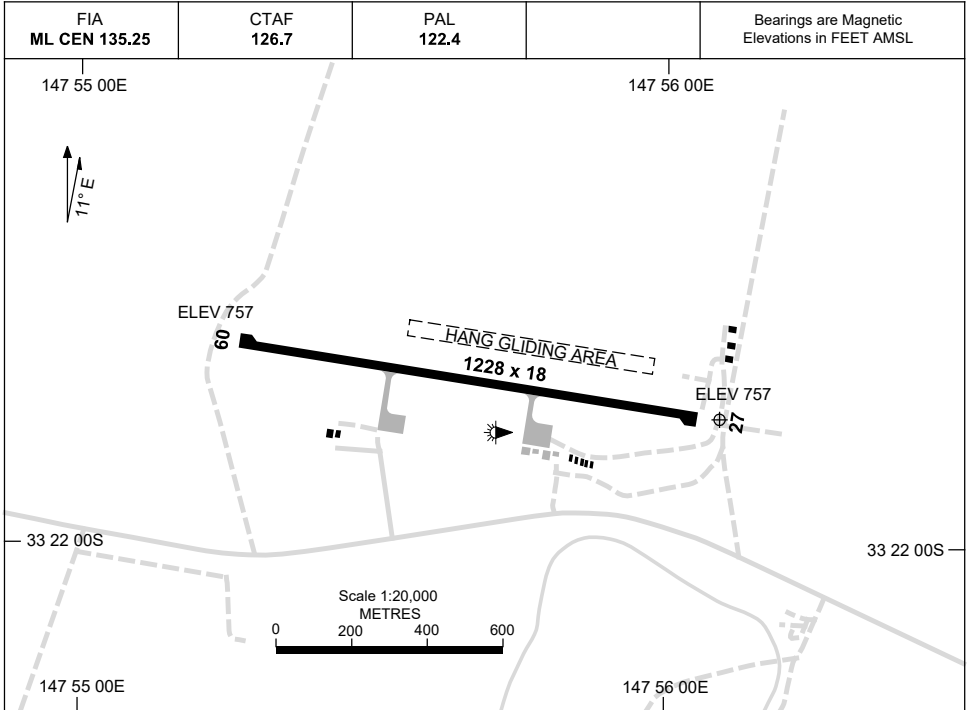

15 JUN 2023

AD ELEV 760
33 21 49S 147 56 06S

AERODROME CHART
FORBES, NSW (YFBS)

| AERODROME LIGHTING | |
|------------------------------|--|
| RWY | TAXIWAY : BLUE EDGE RL : PILOT ACTIVATED 122.4 (10 SEC) |
| 09 <small>088</small> | LIRL |
| <small>268</small> 27 | LIRL |
| | |

NOTES

1. AWIS (PHONE) 02 9353 6420
2. FIA FREQ 135.25 AVBL CIRCUIT AREA.

Changes: NOTES.

FBSAD01-175