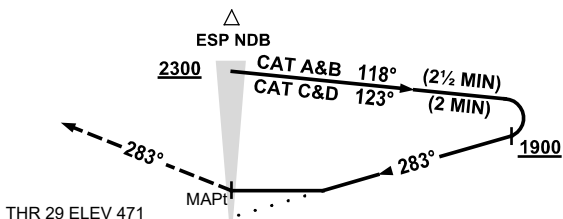

USE QNH

NDB RWY 29

21 MAR 2024

ESPERANCE, WA (YESP)

DME DIST	NOT APPLICABLE									
ALT										

MISSED APPROACH:

TRACK 283°.
CLIMB TO 2300ft.

NOTES

CATEGORY	A	B	C	D
S-I NDB	1040 (569-3.2)			
CIRCLING*	1120 (649-2.4)	1230 (759-4.0)	1260 (789-5.0)	
ALTERNATE	(1149-4.4)	(1259-6.0)	(1289-7.0)	

1. MAX IAS:
INITIAL : 180KT.
- * 2. NO CIRCLING CAT C/D
STH OF RWY 11/29.