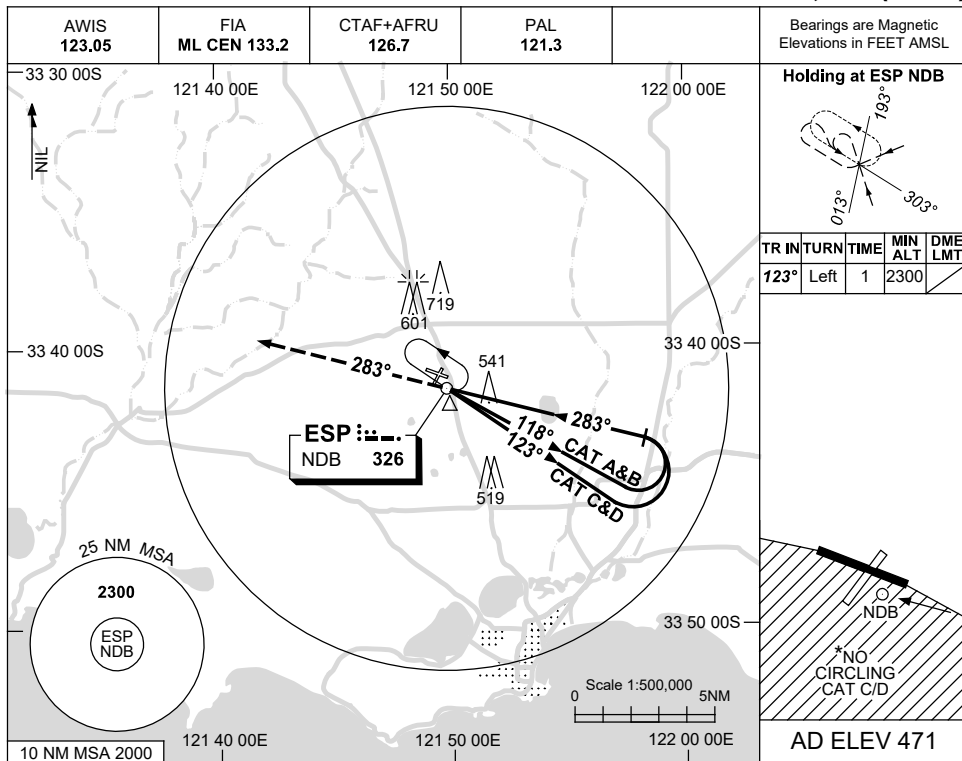

USE QNH

NDB RWY 29

21 MAR 2024

ESPERANCE, WA (YESP)

DME DIST	NOT APPLICABLE									
ALT										

MISSED APPROACH:

TRACK 283°.
CLIMB TO 2300ft.

NOTES

CATEGORY	A	B	C	D
S-I NDB	1040 (569-3.2)			
CIRCLING*	1120 (649-2.4)	1230 (759-4.0)	1260 (789-5.0)	
ALTERNATE	(1149-4.4)	(1259-6.0)	(1289-7.0)	

1. MAX IAS:
INITIAL : 180KT.
- * 2. NO CIRCLING CAT C/D
STH OF RWY 11/29.