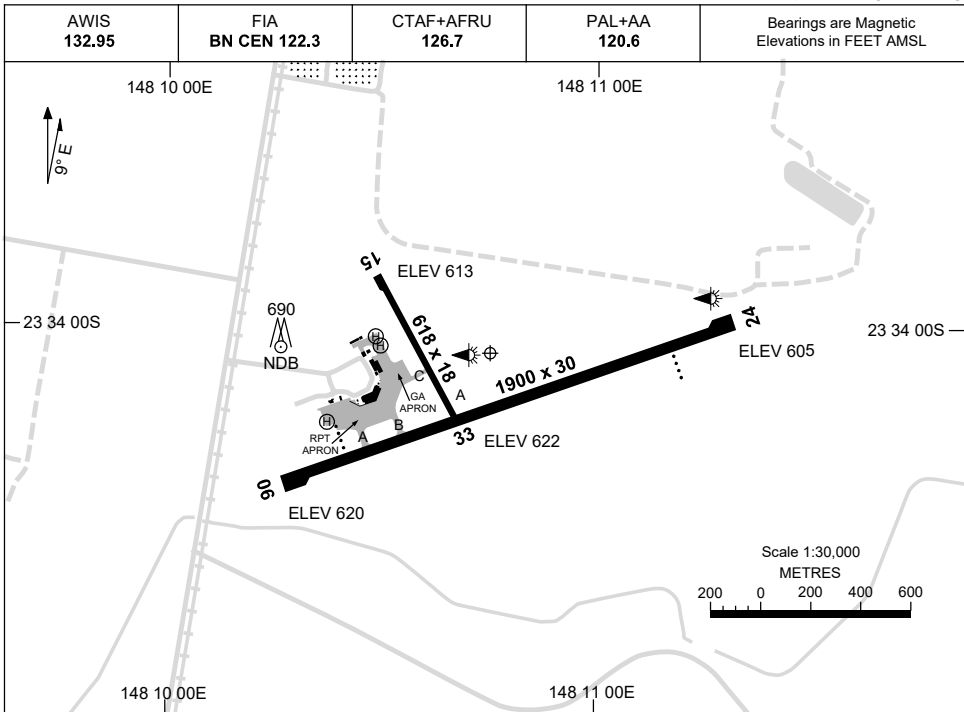

30 NOV 2023

AD ELEV 622
23 34 04S 148 10 45E

AERODROME CHART
EMERALD, QLD (YEML)

	AERODROME LIGHTING
RWY	RL : PAL+AA 120.6 , SDBY (30 SEC)
06 <small>062</small>	PAPI 3.0° 45FT LIRL
<small>242</small> 24	PAPI 3.0° 45FT LIRL
15 <small>143</small>	NIL
<small>323</small> 33	NIL

NOTES

1. AWIS ACTIVATED BY 1 SEC TRANSMIT PULSE.

Changes: RWY 15 TURN PAD, PTBL LIGHTING REMOVED.

EMLAD01-177