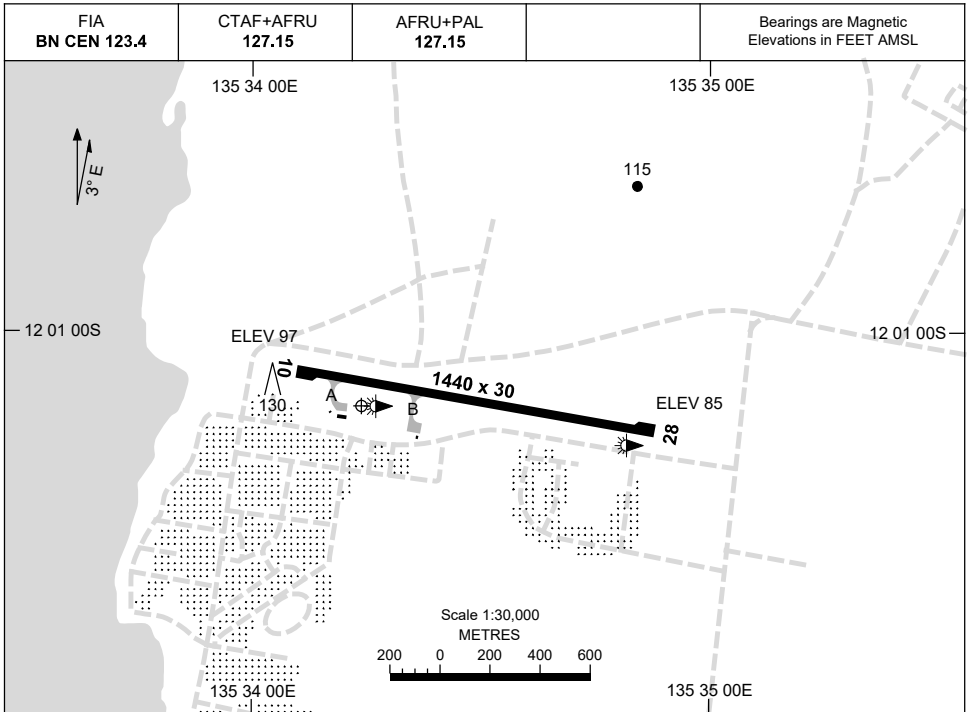

16 JUN 2022

AD ELEV 101
12 01 10S 135 34 14E

AERODROME CHART
ELCHO ISLAND, NT (YELD)

	AERODROME LIGHTING
RWY	RL : AFRU+PAL 127.15
10 <small>097</small>	LIRL
<small>277</small> 28	LIRL

NOTES

1. FIA FREQ 123.4 AVBL IN CIRCUIT AREA.

Changes: MAG VAR, RWY BRG, THR ELEV.

ELDAD01-171