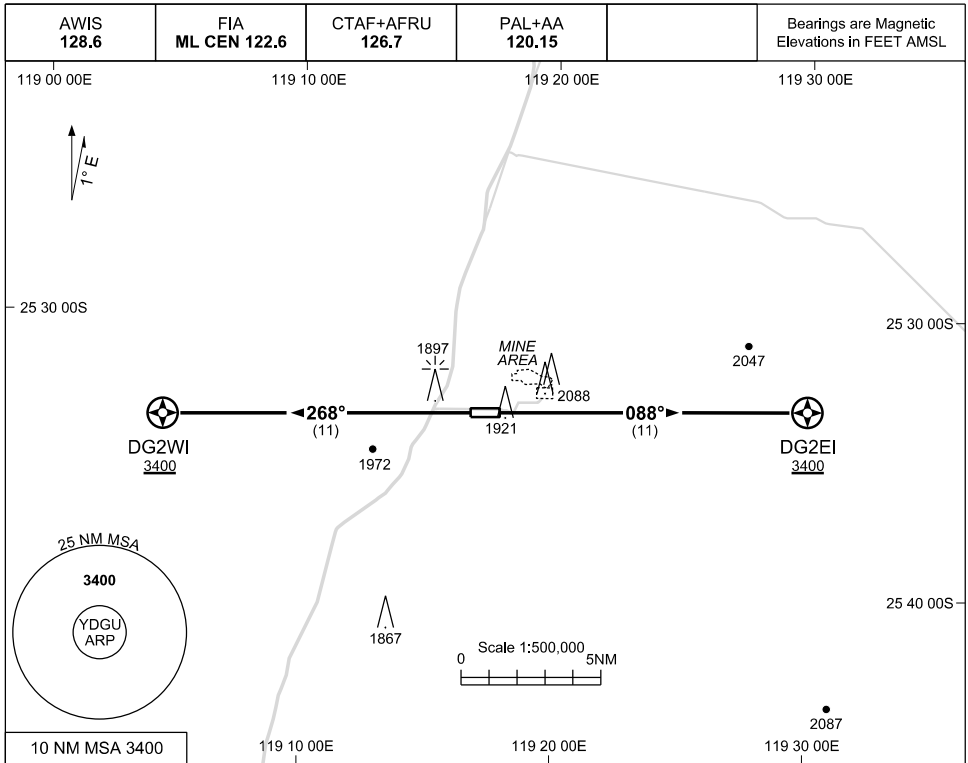

STANDARD INSTRUMENT DEPARTURE (SID)
 DEGRUSSA ONE DEPARTURE (RNAV) - RWY 09 & 27
DEGRUSSA, WA (YDGU)

7 SEP 2023

DEGRUSSA ONE DEPARTURE (RNAV)

RWY 27

- GRAD 3.3%
- Track 268° to DG2WI
- **Cross DG2WI AT or ABV 3400FT**

RWY 09

- GRAD 3.7%
- Track 088° to DG2EI
- **Cross DG2EI AT or ABV 3400FT**

Changes: CHART TITLE, EDITORIAL

DGUDP01-176