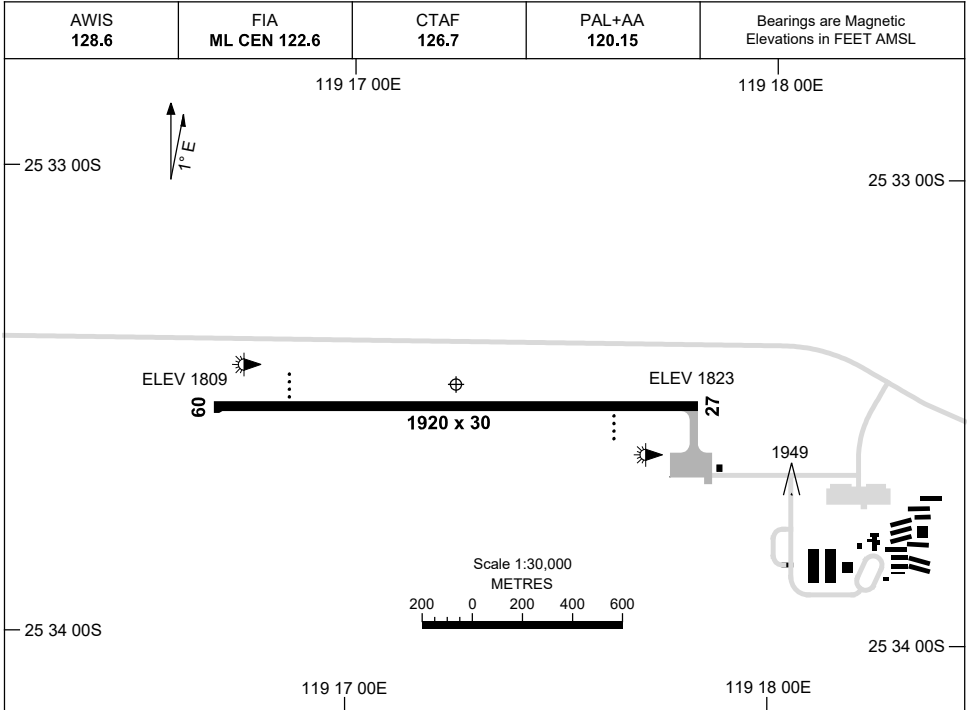

15 JUN 2023

AD ELEV 1823
25 33 27S 119 17 15E

AERODROME CHART
DEGRUSSA, WA (YDGU)

	AERODROME LIGHTING
RWY	TAXIWAY : BLUE EDGE RL : PAL+AA 120.15
09 <small>088</small>	PAPI LEFT SIDE 3.0° 49FT LIRL
<small>268</small> 27	PAPI LEFT SIDE 3.0° 49FT LIRL

NOTES

1. AFRU NOT HEARD ON GROUND, AFRU AT PLUTONIC.

Changes: REMOVE NOTE 2.

DGUAD01-175