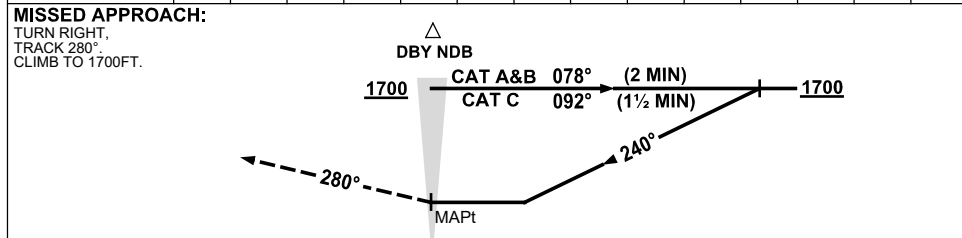

USE QNH

NDB-A
DERBY, WA (YDBY)

8 SEP 2022

DME DIST	NOT APPLICABLE							
ALT								

NOTES

CATEGORY	A	B	C	D
				NOT APPROVED
CIRCLING	660 (636-2.4)		830 (806-4.0)	
ALTERNATE	(1136-4.4)		(1306-6.0)	

1. MAX IAS:
INITIAL : 210KT.
2. YCIN RNP RWY 11
HOLDING OVERLIES
MISSED APCH.