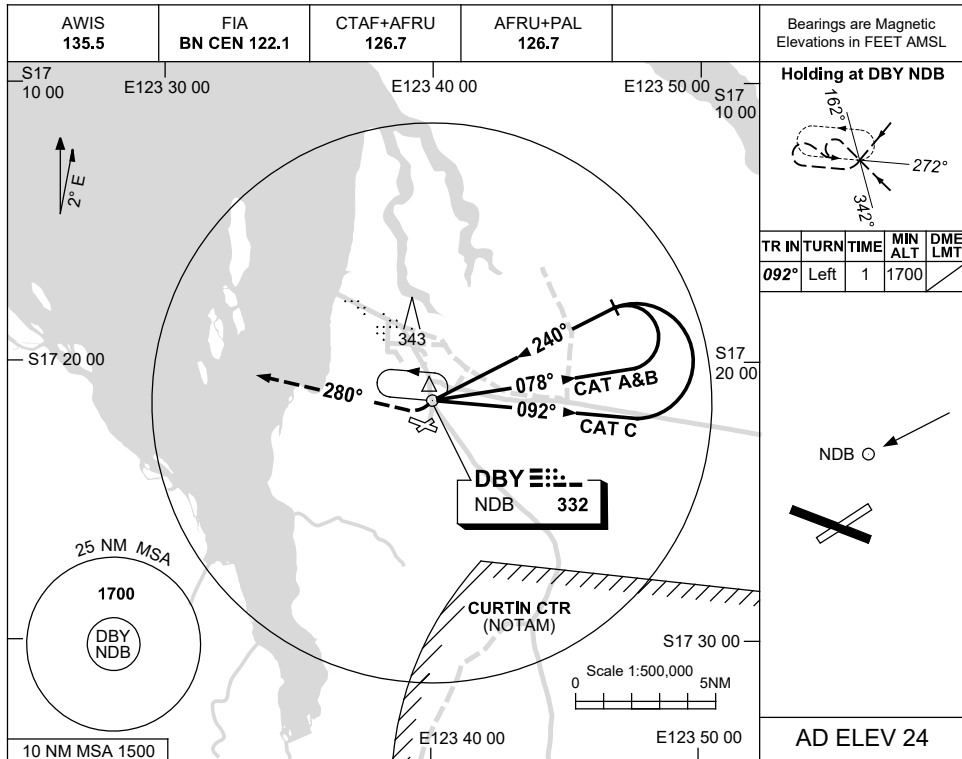

USE QNH

NDB-A
DERBY, WA (YDBY)

8 SEP 2022

DME DIST	NOT APPLICABLE							
ALT								

NOTES

CATEGORY	A	B	C	D
				NOT APPROVED
CIRCLING	660 (636-2.4)		830 (806-4.0)	
ALTERNATE	(1136-4.4)		(1306-6.0)	

1. MAX IAS:
INITIAL : 210KT.
2. YCIN RNP RWY 11
HOLDING OVERLIES
MISSED APCH.