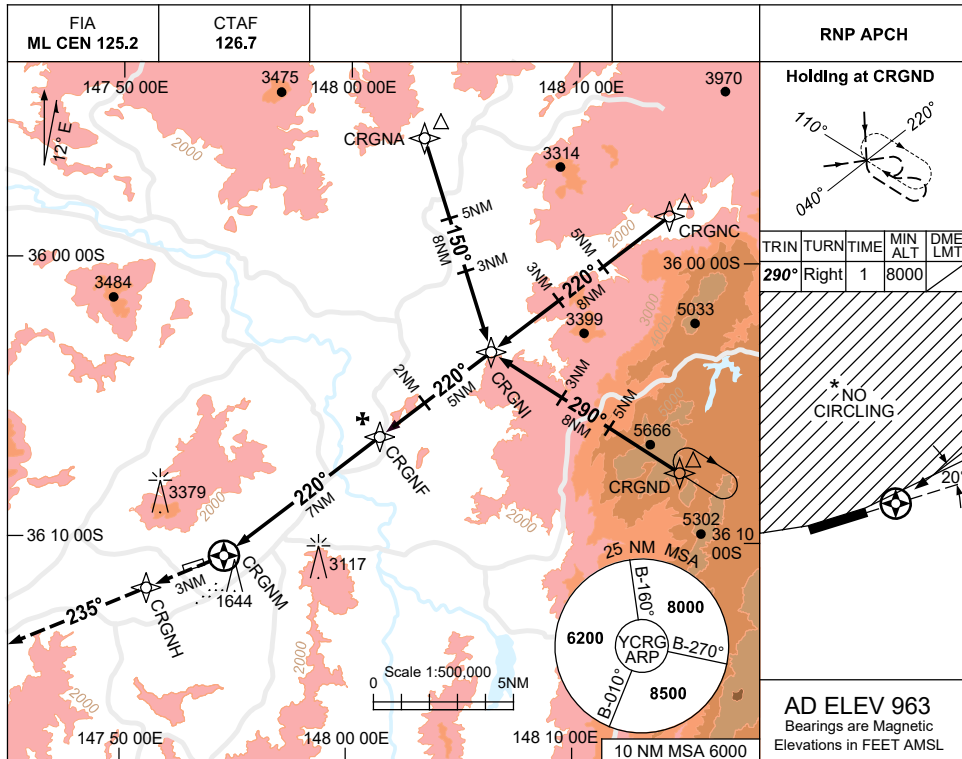

USE QNH

RNP RWY 24
CORRYONG, VIC (YCRG)

23 MAR 2023

NOTES

CATEGORY	A	B	C	D
LNAV	2330 (1382-5.0)		NOT APPLICABLE	
CIRCLING *	2330 (1367-2.0)	2550 (1587-2.4)		
ALTERNATE	(1867-4.0)	(2087-4.4)		

- * 1. NO CIRCLING NTH OF RWY 06/24.
- 2. COLOUR: SEE SPEC NOTICES.

Changes: CHART TITLE, PBN SPECIFICATION BOX.

CRGGN01-174