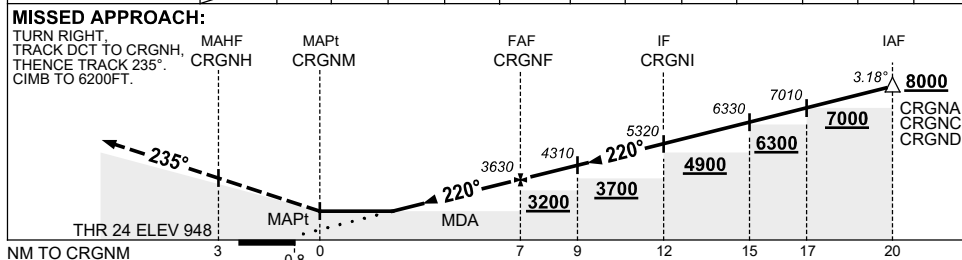

USE QNH

RNP RWY 24
CORRYONG, VIC (YCRG)

23 MAR 2023

NOTES

CATEGORY	A	B	C	D
LNAV	2330 (1382-5.0)		NOT APPLICABLE	
CIRCLING *	2330 (1367-2.0)	2550 (1587-2.4)		
ALTERNATE	(1867-4.0)	(2087-4.4)		

- * 1. NO CIRCLING NTH OF RWY 06/24.
- 2. COLOUR: SEE SPEC NOTICES.