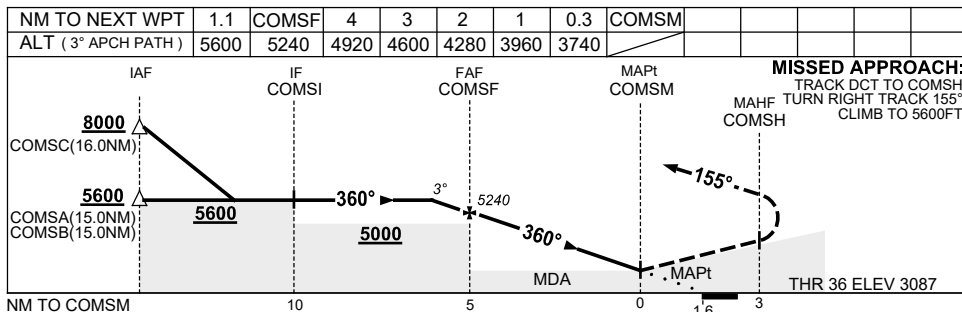

USE QNH COOMA-SNOWY MOUNTAINS, NSW (YCOM)

RNP RWY 36

23 MAR 2023

NOTES

1. MAX IAS:
INITIAL : 210KT.
MAP TURN: 175KT.
- * 2. NO CIRCLING WEST OF RWY 18/36.
3. AWIS (PHONE)
02 9353 6414
4. COLOUR: SEE SPEC NOTICES.

CATEGORY	A	B	C	D
LNAV	3740 (653-3.7)			NOT APPLICABLE
CIRCLING *	4060 (954-2.4)		4160 (1054-4.0)	
ALTERNATE	(1454-4.4)		(1554-6.0)	

Changes: CHART TITLE, PBN SPECIFICATION BOX, FIA.

COMGN02-174