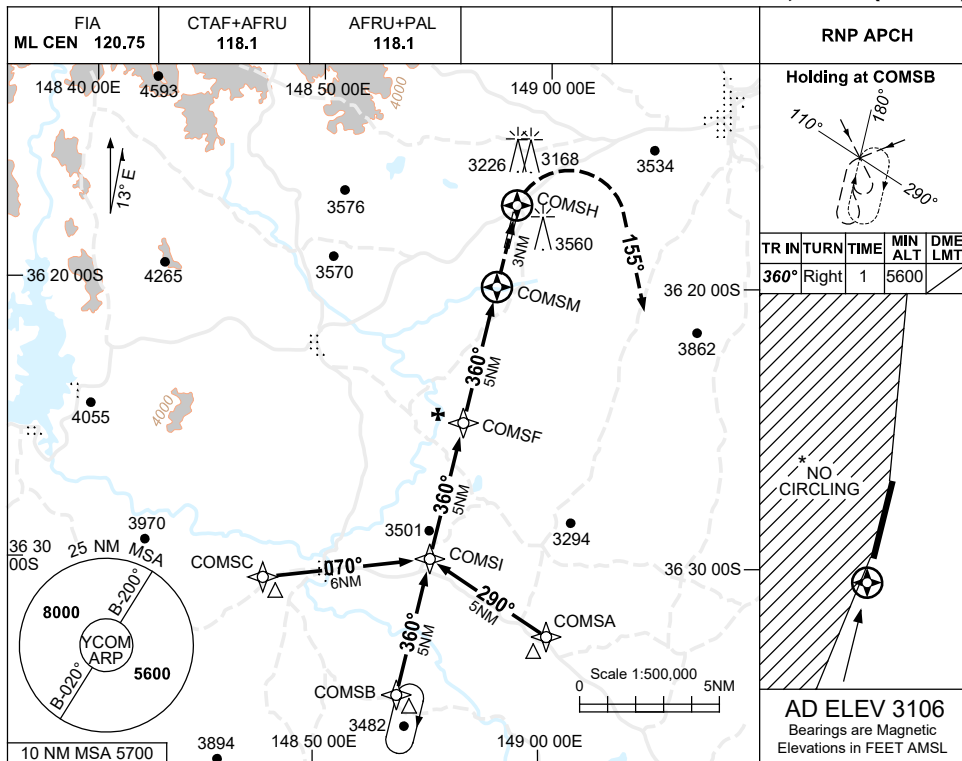

USE QNH COOMA-SNOWY MOUNTAINS, NSW (YCOM)

RNP RWY 36

23 MAR 2023

NOTES

1. MAX IAS:
INITIAL : 210KT.
MAP TURN: 175KT.
- * 2. NO CIRCLING WEST OF RWY 18/36.
3. AWIS (PHONE)
02 9353 6414
4. COLOUR: SEE SPEC NOTICES.

CATEGORY	A	B	C	D
LNAV	3740 (653-3.7)			NOT APPLICABLE
CIRCLING *	4060 (954-2.4)		4160 (1054-4.0)	
ALTERNATE	(1454-4.4)		(1554-6.0)	

Changes: CHART TITLE, PBN SPECIFICATION BOX, FIA.

COMGN02-174