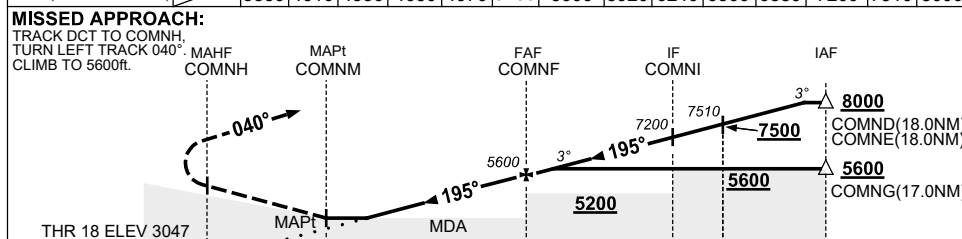

USE QNH
RNP RWY 18
COOMA-SNOWY MOUNTAINS, NSW (YCOM)

21 MAR 2024

NM TO NEXT WPT	COMNH	1.4	2	3	4	5	6	COMNF	1	2	3	4	COMNI	1	2.5
ALT (3° APCH PATH)		3830	4010	4330	4650	4970	5280	5600	5920	6240	6560	6880	7200	7510	8000

NOTES

- MAX IAS:
INITIAL : 210KT.
- NO CIRCLING WEST OF RWY 18/36.
- AWIS (PHONE)
02 9353 6414
- COLOUR:** SEE SPEC NOTICES.
- CAUTION:** INITIAL SEGMENTS OVERLAY YPFT RNP N.

CATEGORY	A	B	C	D
LNAV	3830 (783-4.5)			NOT APPLICABLE
CIRCLING *	4060 (954-2.4)		4160 (1054-4.0)	
ALTERNATE	(1454-4.4)		(1554-6.0)	