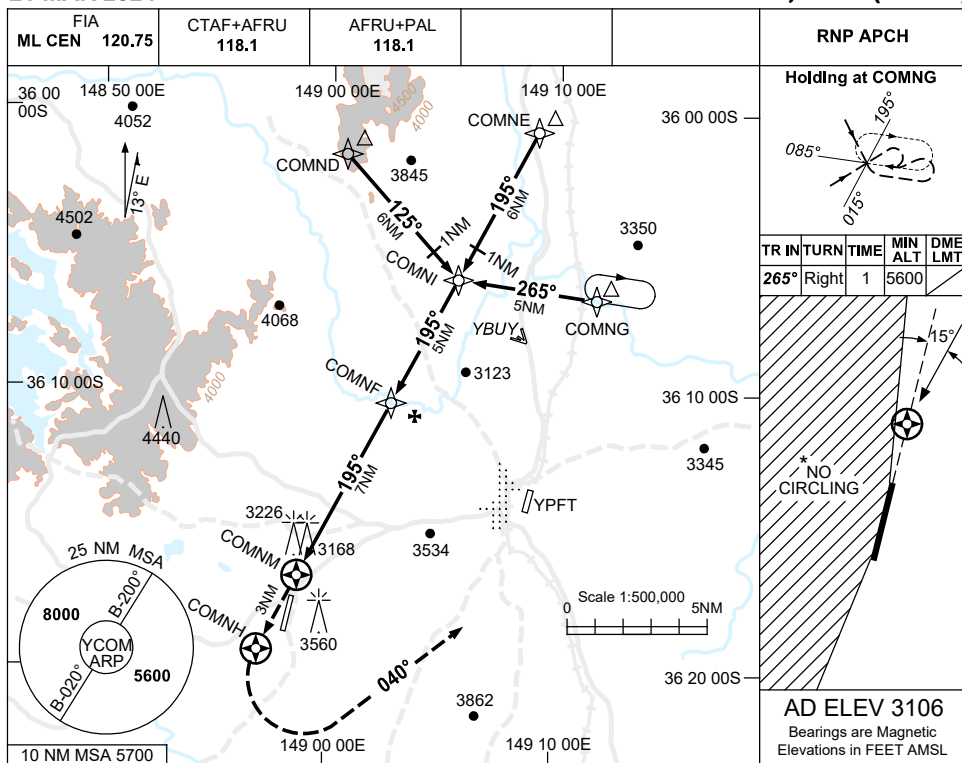

USE QNH
RNP RWY 18
COOMA-SNOWY MOUNTAINS, NSW (YCOM)

21 MAR 2024

NM TO NEXT WPT	COMNH	1.4	2	3	4	5	6	COMNF	1	2	3	4	COMNI	1	2.5
ALT (3° APCH PATH)		3830	4010	4330	4650	4970	5280	5600	5920	6240	6560	6880	7200	7510	8000

NOTES

- MAX IAS:
INITIAL : 210KT.
- NO CIRCLING WEST OF RWY 18/36.
- AWIS (PHONE)
02 9353 6414
- COLOUR:** SEE SPEC NOTICES.
- CAUTION:** INITIAL SEGMENTS OVERLAY YPFT RNP N.

CATEGORY	A	B	C	D
LNAV	3830 (783-4.5)			NOT APPLICABLE
CIRCLING *	4060 (954-2.4)		4160 (1054-4.0)	
ALTERNATE	(1454-4.4)		(1554-6.0)	