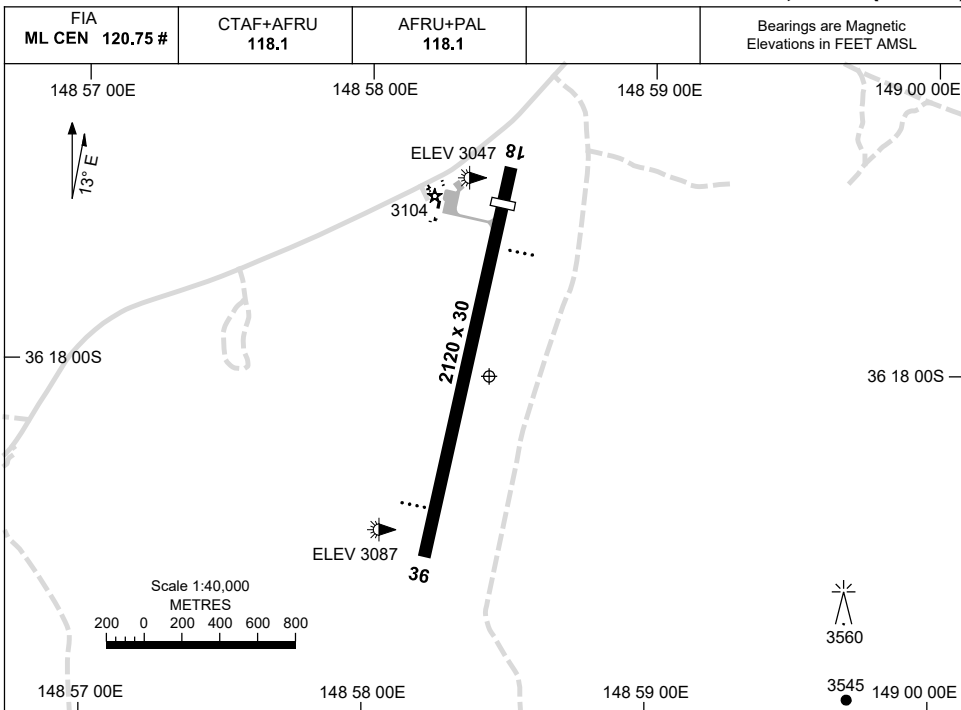

23 MAR 2023

AD ELEV 3106
36 18 02S 148 58 26E

AERODROME CHART
COOMA-SNOWY MOUNTAINS, NSW (YCOM)

	AERODROME LIGHTING
RWY	ABN : FLG W 10 SEC TAXIWAYS : BLUE EDGE RL : AFRU+PAL 118.1 , SDBY (10 SEC)
18 <small>180</small>	PAPI 3.0° 40FT LIRL
<small>360</small> 36	PAPI 3.0° 40FT LIRL

NOTES

1. OBSTRUCTION HAZARD BEACONS EAST AND NORTH OF AD
2. AWIS (PHONE) 02 9353 6414
3. # ML FIA 120.75 AVBL IN CIRCUIT AREA. FOR ON GROUND COM USE ML CEN 119.4.

Changes: FIA, NOTE 4 DELETED.

COMAD01-174