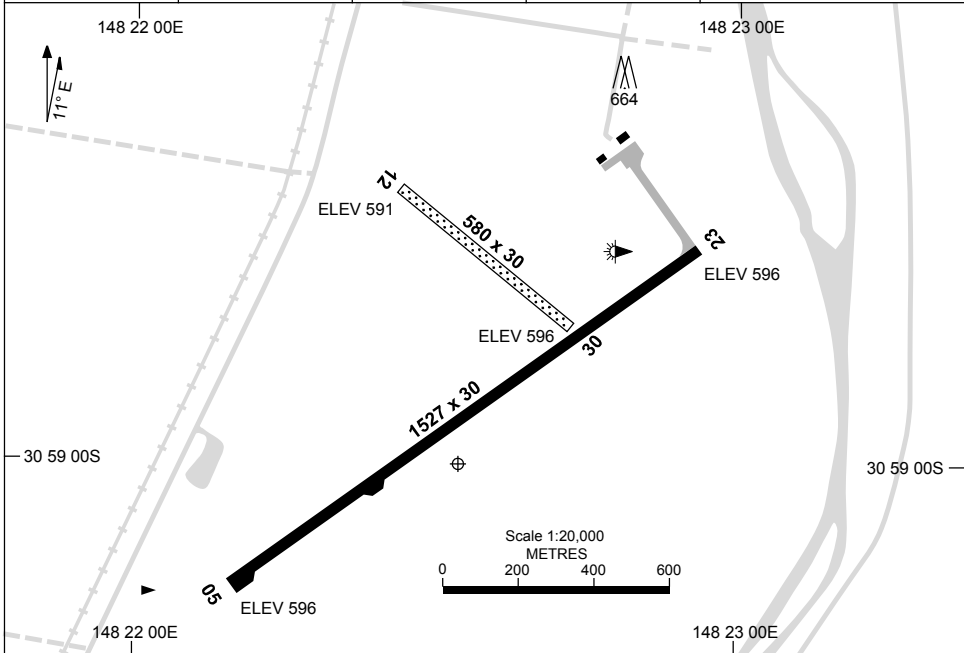

23 MAY 2019

AD ELEV 604
30 59 00S 148 22 32E

AERODROME CHART
COONAMBLE, NSW (YCNM)

AWIS 128.075	FIA BN CEN 127.1	CTAF 126.7		Bearings are Magnetic Elevations in FEET AMSL
-----------------	---------------------	---------------	--	--

RWY		AERODROME LIGHTING
		TAXIWAY : BLUE EDGE RL : HN , AND IN LOW LIGHT CONDITIONS
05 ⁰⁴³		LIRL
²²³ 23		LIRL
12 ¹¹⁸		NIL
²⁹⁸ 30		NIL

NOTES

1. AWIS RQ 5 SEC TX TO ACTIVATE
2. FIA 127.1 AVBL CIRCUIT AREA.

Changes: 664FT OBST, CO-ORD FORMAT, NOTE 2.

CNMAD01-159