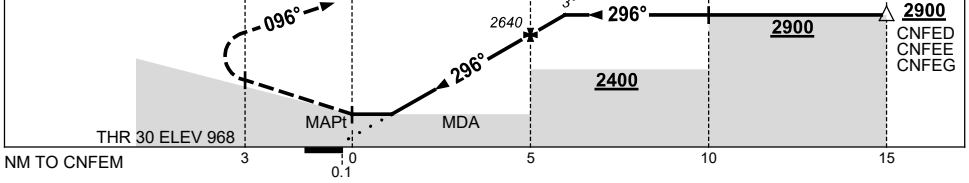

USE QNH

RNP RWY 30
NIFTY, WA (YCNF)

30 NOV 2023

NM TO NEXT WPT	CNFEM	1.3	2	3	4	CNFEF	0.8			
ALT (3° APCH PATH)		1470	1680	2000	2320	2640	2900			

MISSED APPROACH:

TRACK DCT TO CNFEH, THEN TURN RIGHT, TRACK 096°. CLIMB TO 2900FT.

NOTES

- 1. MAX IAS: INITIAL : 210KT.
- * 2. NO CIRCLING BEYOND 3NM S OF RWY 12/30.
- ‡ **CAUTION:** UNMARKED/UNLIT 1182FT TWR 017°/ 0.4NM FROM ARP.

CATEGORY	A	B	C	D
LNAV	1470 (502-2.8)			NOT APPLICABLE
CIRCLING	1580 (612-2.4)		1680 (712-4.0)	
ALTERNATE	(1112-4.4)		(1212-6.0)	