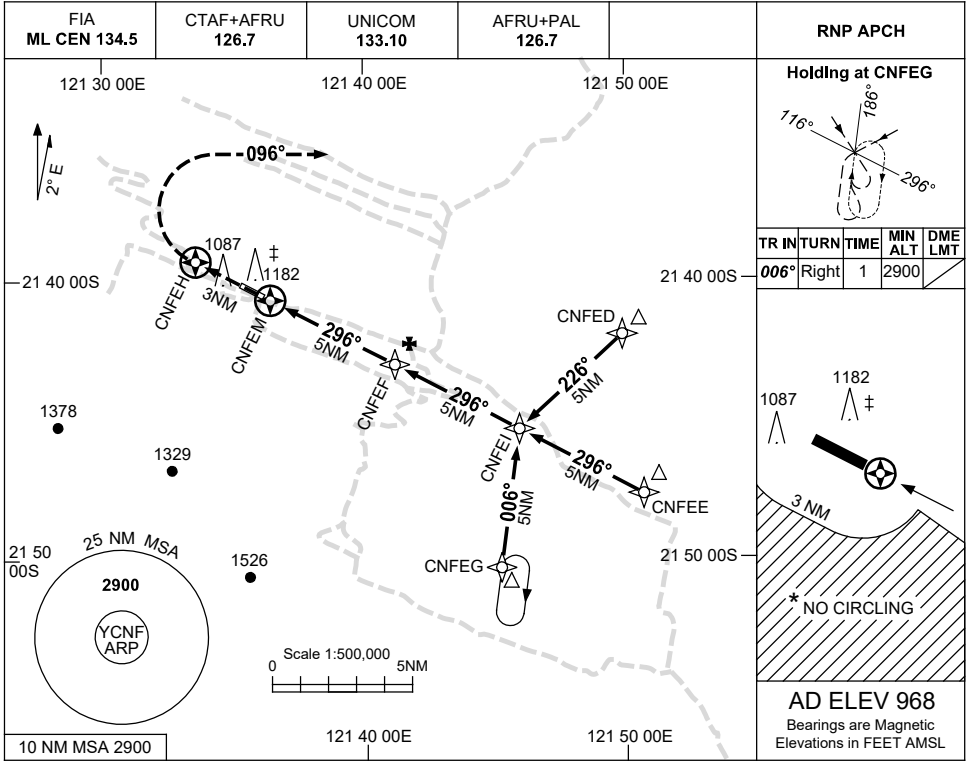

USE QNH

RNP RWY 30
NIFTY, WA (YCNF)

30 NOV 2023

NM TO NEXT WPT	CNFEM	1.3	2	3	4	CNFEF	0.8			
ALT (3° APCH PATH)		1470	1680	2000	2320	2640	2900			

MISSED APPROACH:

TRACK DCT TO CNFEH, THEN TURN RIGHT, TRACK 096°. CLIMB TO 2900FT.

NOTES

- 1. MAX IAS: INITIAL : 210KT.
- * 2. NO CIRCLING BEYOND 3NM S OF RWY 12/30.
- ‡ **CAUTION:** UNMARKED/UNLIT 1182FT TWR 017°/ 0.4NM FROM ARP.

CATEGORY	A	B	C	D
LNAV	1470 (502-2.8)			NOT APPLICABLE
CIRCLING	1580 (612-2.4)		1680 (712-4.0)	
ALTERNATE	(1112-4.4)		(1212-6.0)	