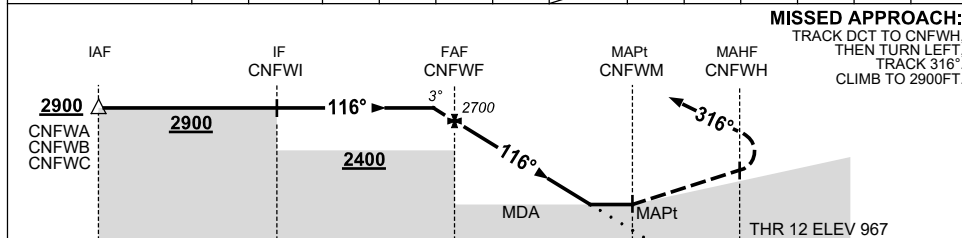

USE QNH

RNP RWY 12
NIFTY, WA (YCNF)

30 NOV 2023

NM TO NEXT WPT	0.6	CNFWF	4	3	2	1.3	CNFWM						
ALT (3° APCH PATH)	2900	2700	2380	2060	1740	1530							

MISSED APPROACH:
TRACK DCT TO CNFWH,
THEN TURN LEFT,
TRACK 316°,
CLIMB TO 2900FT.

CATEGORY	A	B	C	D
LNAV	1530 (562-3.2)			NOT APPLICABLE
CIRCLING	1580 (612-2.4)	1680 (712-4.0)		
ALTERNATE	(1112-4.4)		(1212-6.0)	

- NOTES**
- MAX IAS:
INITIAL : 210KT
HOLDING: 200KT.
 - NO CIRCLING BEYOND 3NM S OF RWY 12/30.
- ‡ **CAUTION:**
UNMARKED/UNLIT
1182FT TWR 017°/
0.4NM FROM ARP.