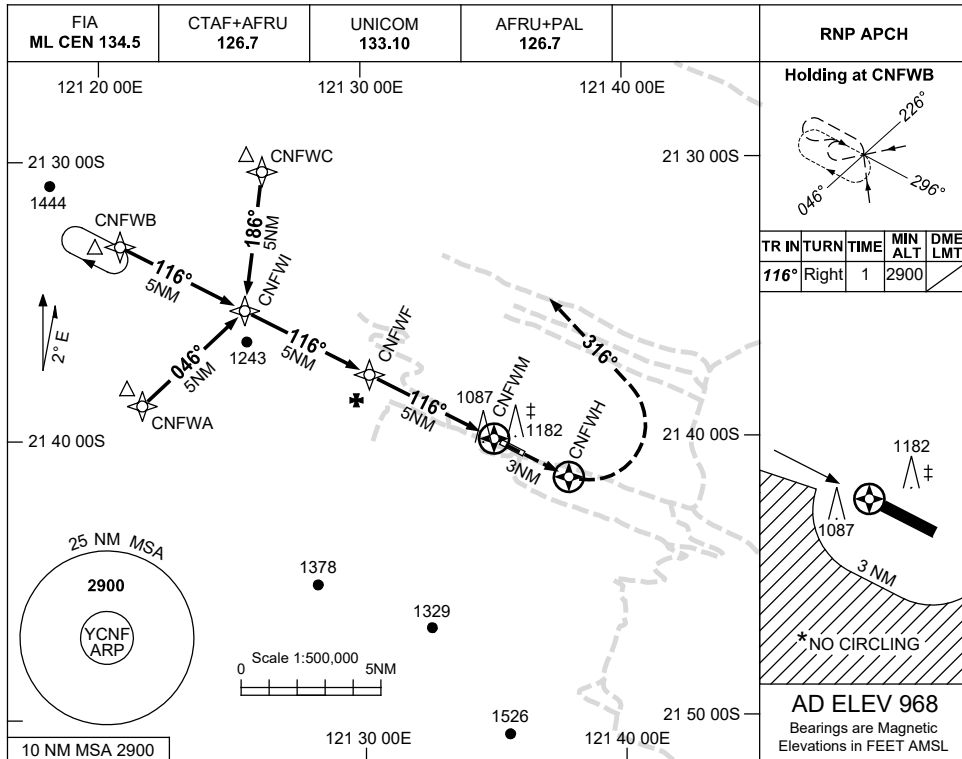

USE QNH

RNP RWY 12
NIFTY, WA (YCNF)

30 NOV 2023

NM TO NEXT WPT	0.6	CNFWF	4	3	2	1.3	CNFWM						
ALT (3° APCH PATH)	2900	2700	2380	2060	1740	1530							

MISSED APPROACH:
TRACK DCT TO CNFWH,
THEN TURN LEFT,
TRACK 316°,
CLIMB TO 2900FT.

CATEGORY	A	B	C	D
LNAV	1530 (562-3.2)			NOT APPLICABLE
CIRCLING	1580 (612-2.4)	1680 (712-4.0)		
ALTERNATE	(1112-4.4)		(1212-6.0)	

- NOTES**
- MAX IAS:
INITIAL : 210KT
HOLDING: 200KT.
 - NO CIRCLING BEYOND 3NM S OF RWY 12/30.
- ‡ **CAUTION:**
UNMARKED/UNLIT
1182FT TWR 017°/
0.4NM FROM ARP.