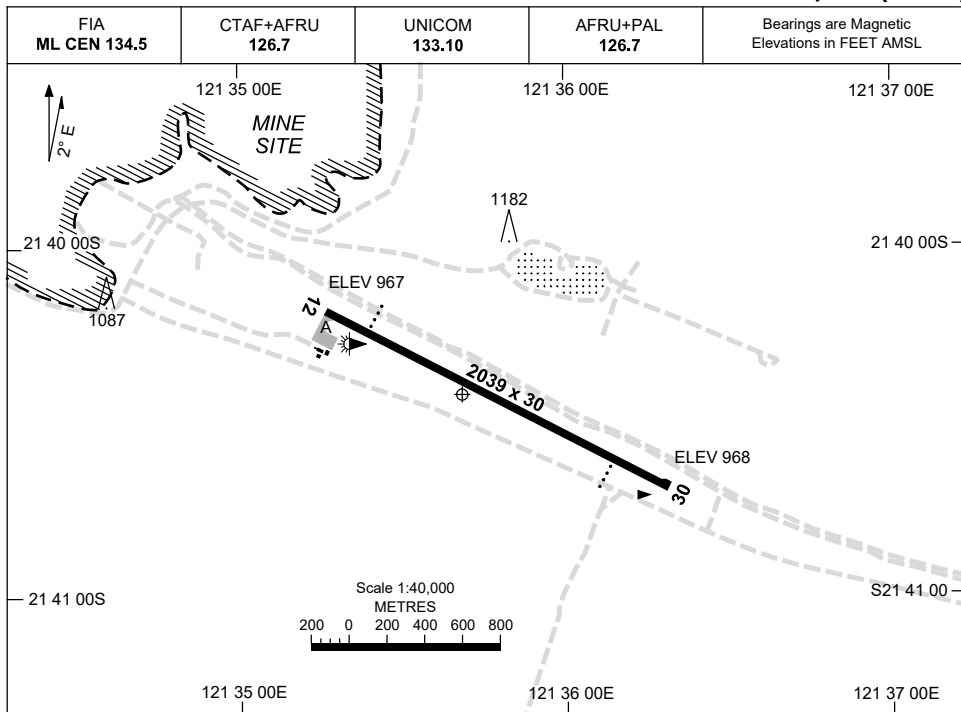

23 MAR 2023

AD ELEV 968
21 40 25S 121 35 41E

AERODROME CHART
NIFTY, WA (YCNF)

	AERODROME LIGHTING
RWY	RL : AFRU+PAL 126.7
12 ¹¹⁶	PAPI 3.0° 48FT PTBL
²⁹⁶ 30	PAPI 3.0° 48FT PTBL

NOTES

1. FIA FREQ 134.5 AVBL IN CIRCUIT AREA.
2. RWY 12/30 PTBL LIGHTING AVBL FOR EMERG USE ONLY. 60 MIN PN RQ.
3. RWY 12/30 PAPI LIGHTING-PAL 30 MIN CYCLE.

Changes: NOTE 2 DELETED, TWY, BUILDINGS AND ARP AMEND.

CNFAD01-174