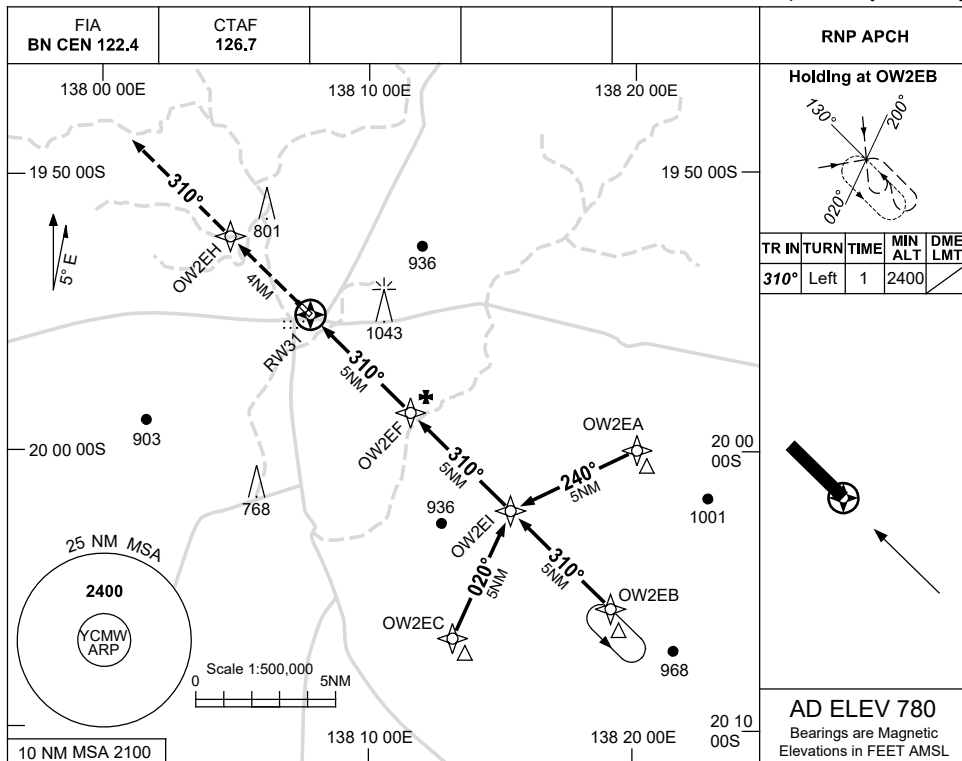

USE QNH

RNP E

16 JUN 2022

CAMOOWEAL, QLD (YCMW)

| NM TO NEXT WPT | RW31 | 1.9 | 2 | 3 | 4 | 4.9 | | | |
|--------------------|------|------|------|------|------|------|--|--|--|
| ALT (3° APCH PATH) | | 1440 | 1460 | 1780 | 2100 | 2400 | | | |

NOTES

| CATEGORY | A | B | C | D |
|-----------|----------------|---|----------------|---|
| CIRCLING | 1440 (660-2.4) | | NOT APPLICABLE | |
| ALTERNATE | (1160-4.4) | | | |

Changes: CHART TITLE, PBN SPECIFICATION BOX, WPT NAMING CONVENTION, Editorial.