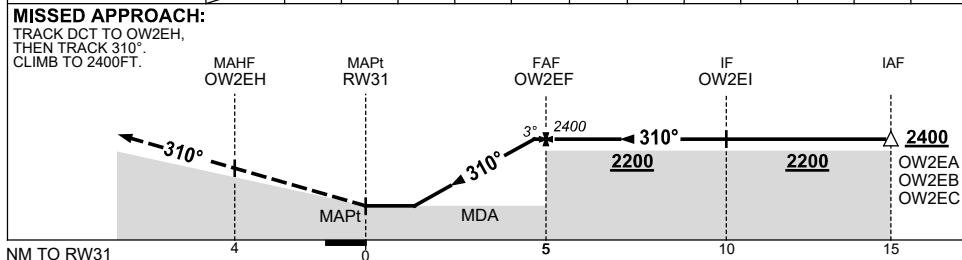

USE QNH

RNP E

16 JUN 2022

CAMOOWEAL, QLD (YCMW)

| NM TO NEXT WPT | RW31 | 1.9 | 2 | 3 | 4 | 4.9 | | | |
|--------------------|------|------|------|------|------|------|--|--|--|
| ALT (3° APCH PATH) | | 1440 | 1460 | 1780 | 2100 | 2400 | | | |

NOTES

| CATEGORY | A | B | C | D |
|-----------|----------------|---|----------------|---|
| CIRCLING | 1440 (660-2.4) | | NOT APPLICABLE | |
| ALTERNATE | (1160-4.4) | | | |

Changes: CHART TITLE, PBN SPECIFICATION BOX, WPT NAMING CONVENTION, Editorial.