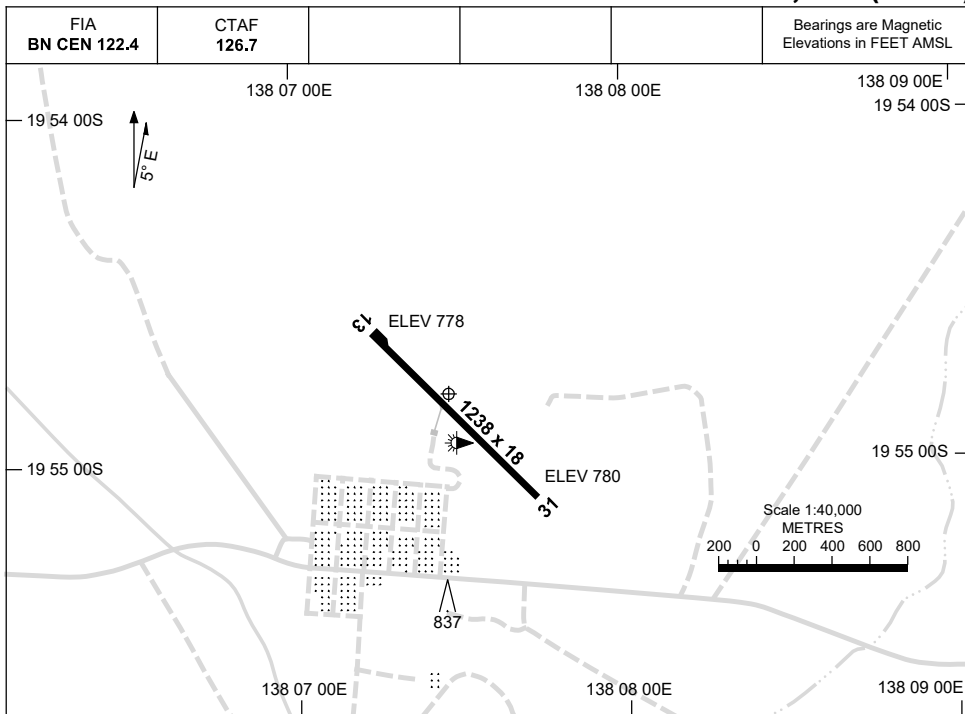

21 MAR 2024

AD ELEV 780
19 54 42S 138 07 30E

AERODROME CHART
CAMOOWEAL, QLD (YCMW)

	AERODROME INFORMATION	
RWY	TWY : BLUE EDGE (SOLAR) RL : PTBL (EMERG ONLY SOLAR LIGHTING)	
13 <small>130</small>	NIL	
<small>310</small> 31	NIL	

NOTES

1. FIA FREQ 122.4 AVBL 5,500FT.

Changes: PTBL LIGHTING ADDED.

CMWAD01-178