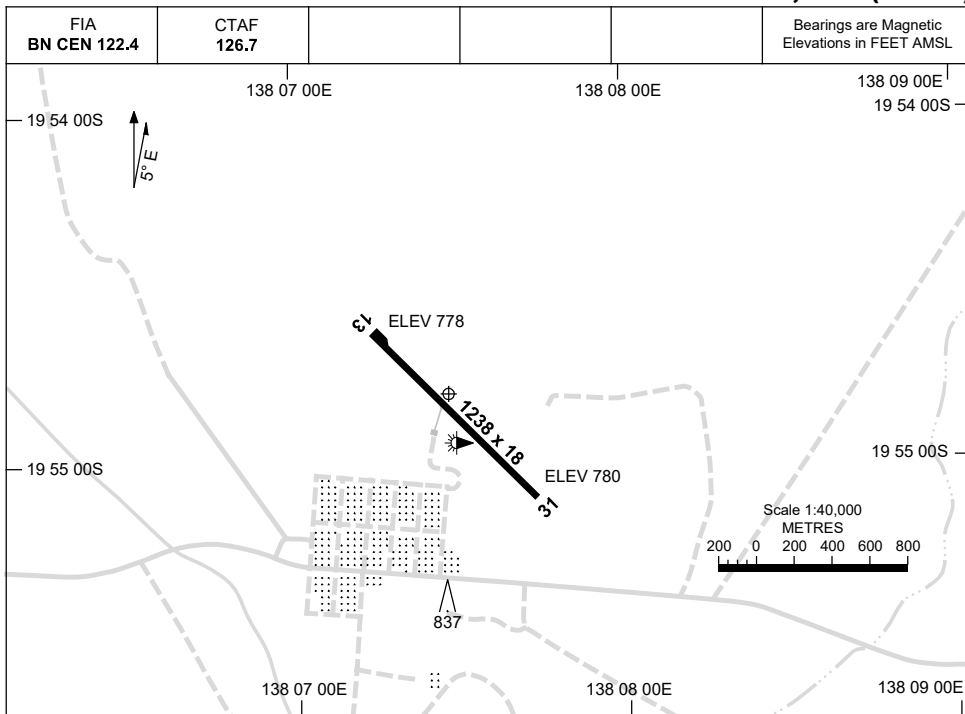

21 MAR 2024

AD ELEV 780
19 54 42S 138 07 30E

AERODROME CHART
CAMOOWEAL, QLD (YCMW)

	AERODROME INFORMATION
RWY	TWY : BLUE EDGE (SOLAR) RL : PTBL (EMERG ONLY SOLAR LIGHTING)
13 <small>130</small>	NIL
<small>310</small> 31	NIL

NOTES

1. FIA FREQ 122.4 AVBL 5,500FT.

Changes: PTBL LIGHTING ADDED.

CMWAD01-178