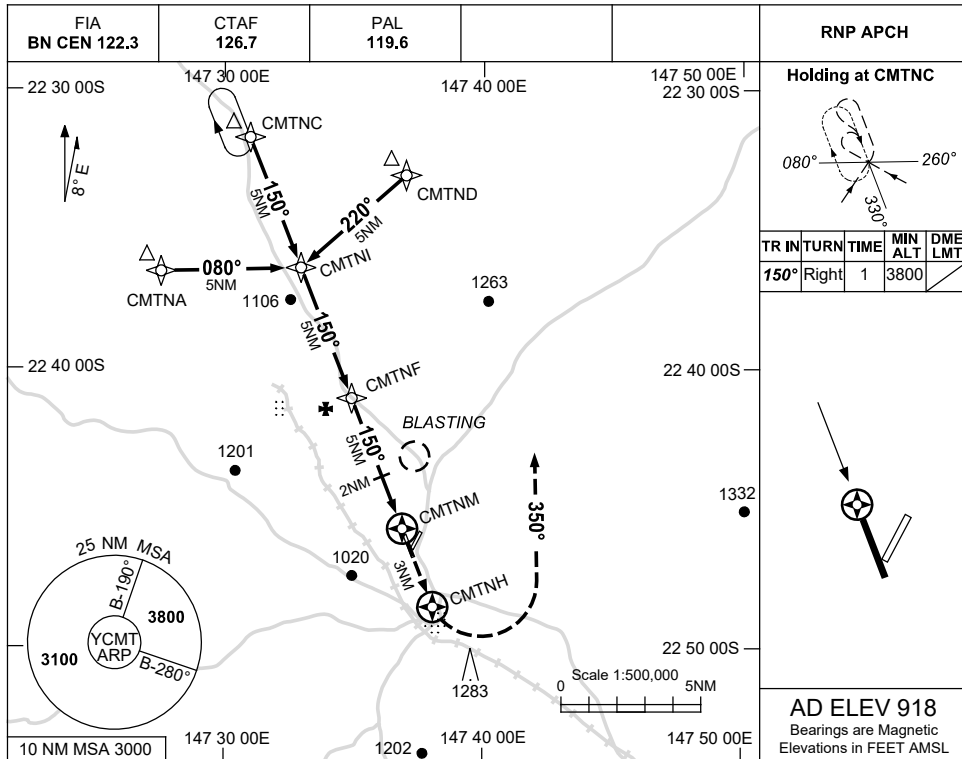

USE QNH

RNP RWY 15

8 SEP 2022

CLERMONT, QLD (YCMT)

NM TO NEXT WPT	3.6	3	2	1	CMTNF	4	3	2	1.3	CMTNM			
ALT (3° APCH PATH)	3800	3600	3280	2960	2650	2330	2010	1690	1470				

NOTES

CATEGORY	A	B	C	D
LNAV	1470 (552-3.1)			NOT APPLICABLE
CIRCLING	1570 (652-2.4)	1780 (862-4.0)		
ALTERNATE	(1152-4.4)		(1362-6.0)	

- MAX IAS: INITIAL : 210KT.
- BLASTING BRG 010 MAG AND 3NM FM ARP BTN 2100 AND 0700 UTC DLY.

Changes: NOTE 2.

CMTGN01-172