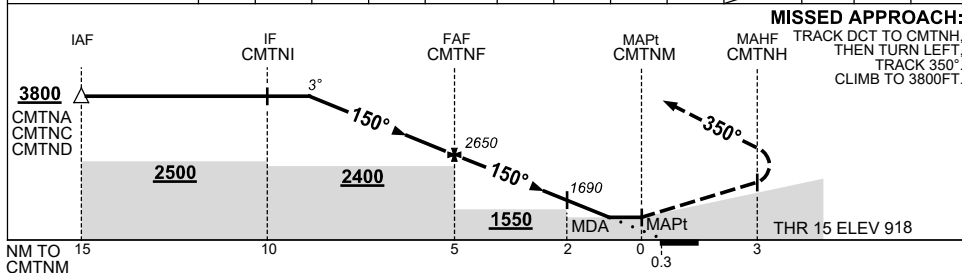

USE QNH

RNP RWY 15

8 SEP 2022

CLERMONT, QLD (YCMT)

NM TO NEXT WPT	3.6	3	2	1	CMTNF	4	3	2	1.3	CMTNM			
ALT (3° APCH PATH)	3800	3600	3280	2960	2650	2330	2010	1690	1470				

NOTES

CATEGORY	A	B	C	D
LNAV	1470 (552-3.1)			NOT APPLICABLE
CIRCLING	1570 (652-2.4)	1780 (862-4.0)		
ALTERNATE	(1152-4.4)		(1362-6.0)	

- MAX IAS: INITIAL : 210KT.
- BLASTING BRG 010 MAG AND 3NM FM ARP BTN 2100 AND 0700 UTC DLY.

Changes: NOTE 2.

CMTGN01-172