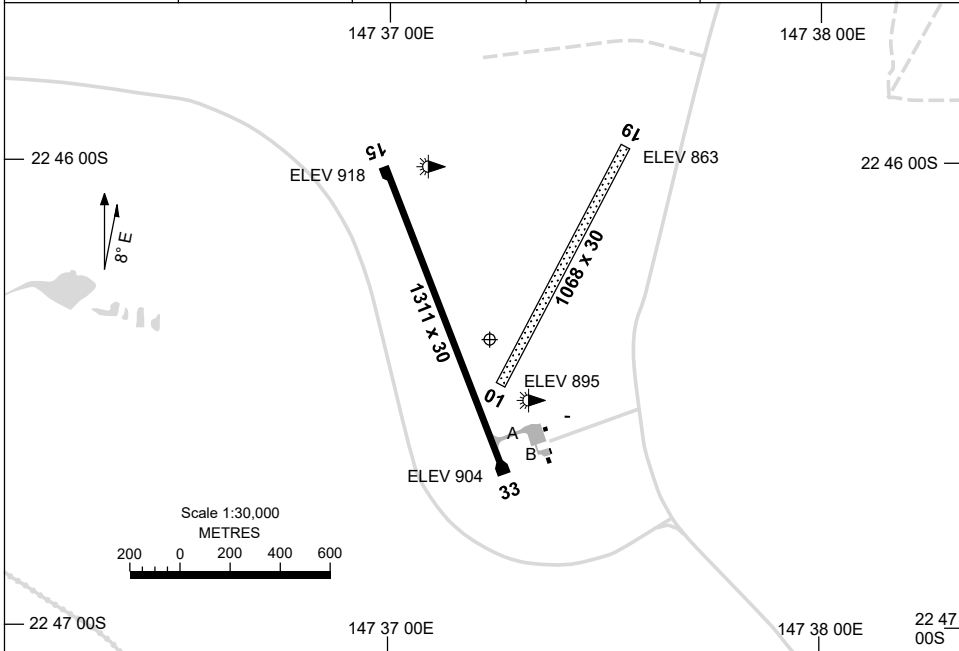

8 SEP 2022

AD ELEV 918
22 46 23S 147 37 14E

AERODROME CHART
CLERMONT, QLD (YCMT)

FIA BN CEN 122.3	CTAF 126.7	PAL 119.6	Bearings are Magnetic Elevations in FEET AMSL
---------------------	---------------	--------------	--

RWY		AERODROME LIGHTING
		TAXIWAY : BLUE EDGE RL : PAL 119.6 , PTBL (60 MIN PN) , SDBY (MAN ACT, 30 MIN PN)
15 ¹⁵⁰		LIRL PTBL
³³⁰ 33		LIRL PTBL
01 ⁰¹⁹		PTBL
¹⁹⁹ 19		PTBL

NOTES

1. FIA FREQ 122.3 AVBL IN CIRCUIT AREA.

Changes: PTBL LIGHTING ADDED, NOTES.

CMTAD01-172