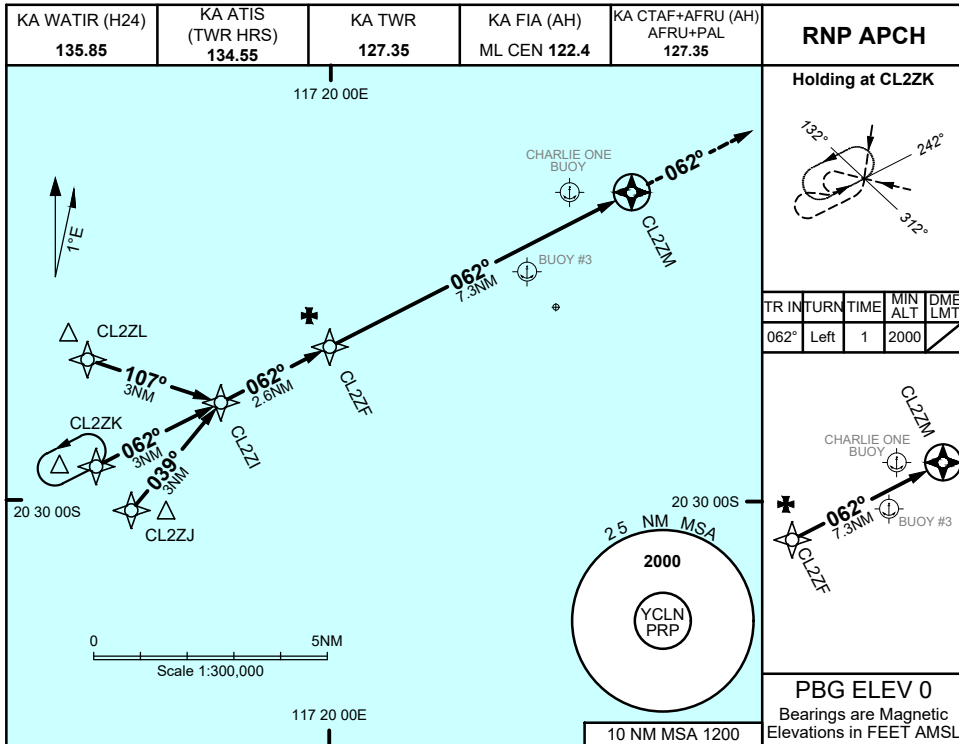

FOR CASA APPROVED OPERATORS ONLY

USE QNH

RNP Z 062

20 MAR 2025

CHARLIE ONE, WA (YCLN)

NM TO NEXT WPT	1.2	1	CL2ZF	7	6	5	4.1	CL2ZM			
ALT (3° APCH PATH)	2000	1920	1600	1500	1190	870	600				

NOTES

1. MAX IAS:
INITIAL : 90KTS
HOLDING: 90 KTS
2. MAPt LOCATED 1.0 NM FROM CHARLIE ONE
3. PRP (S20 25 50, E117 25 09)
- *4. INCLUDES 50FT FOR USE OF FORECAST AREA QNH

CATEGORY	H
AREA QNH*	600 (600 - 2.5)
ALTERNATE	(1140 - 4.5)

Changes: NOTE 4

CLNGN01-182

FOR CASA APPROVED OPERATORS ONLY