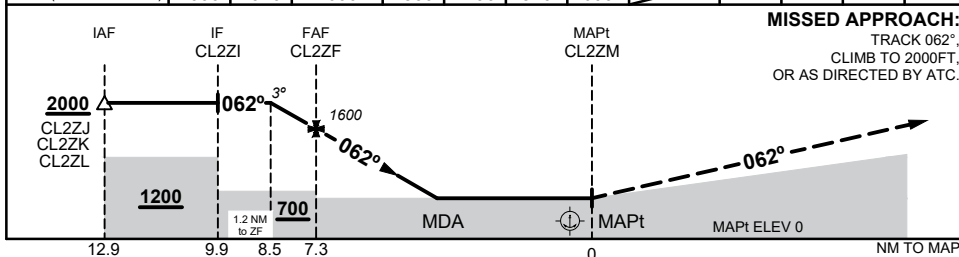

FOR CASA APPROVED OPERATORS ONLY

USE QNH

RNP Z 062

20 MAR 2025

CHARLIE ONE, WA (YCLN)

NM TO NEXT WPT	1.2	1	CL2ZF	7	6	5	4.1	CL2ZM			
ALT (3° APCH PATH)	2000	1920	1600	1500	1190	870	600				

NOTES

1. MAX IAS:
INITIAL : 90KTS
HOLDING: 90 KTS
2. MAPt LOCATED 1.0 NM FROM CHARLIE ONE
3. PRP (S20 25 50, E117 25 09)
- *4. INCLUDES 50FT FOR USE OF FORECAST AREA QNH

CATEGORY	H
AREA QNH*	600 (600 - 2.5)
ALTERNATE	(1140 - 4.5)

Changes: NOTE 4

CLNGN01-182

FOR CASA APPROVED OPERATORS ONLY