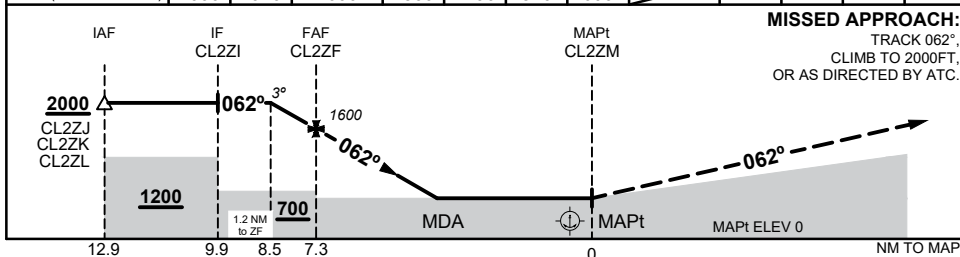

FOR CASA APPROVED OPERATORS ONLY

USE QNH

RNP Z 062

21 MAR 2024

CHARLIE ONE, WA (YCLN)

NM TO NEXT WPT	1.2	1	CL2ZF	7	6	5	4.1	CL2ZM			
ALT (3° APCH PATH)	2000	1920	1600	1500	1190	870	600				

NOTES

1. MAX IAS:
INITIAL : 90KTS
HOLDING : 90 KTS
2. MAPt LOCATED 1.0 NM FROM CHARLIE ONE
3. PRP (S20 25 50, E117 25 09)

CATEGORY	H
AREA QNH	600 (600 - 2.5)
ALTERNATE	(1140 - 4.5)

Changes: MINIMA, NOTES, Editorial

CLNGN01-178

FOR CASA APPROVED OPERATORS ONLY