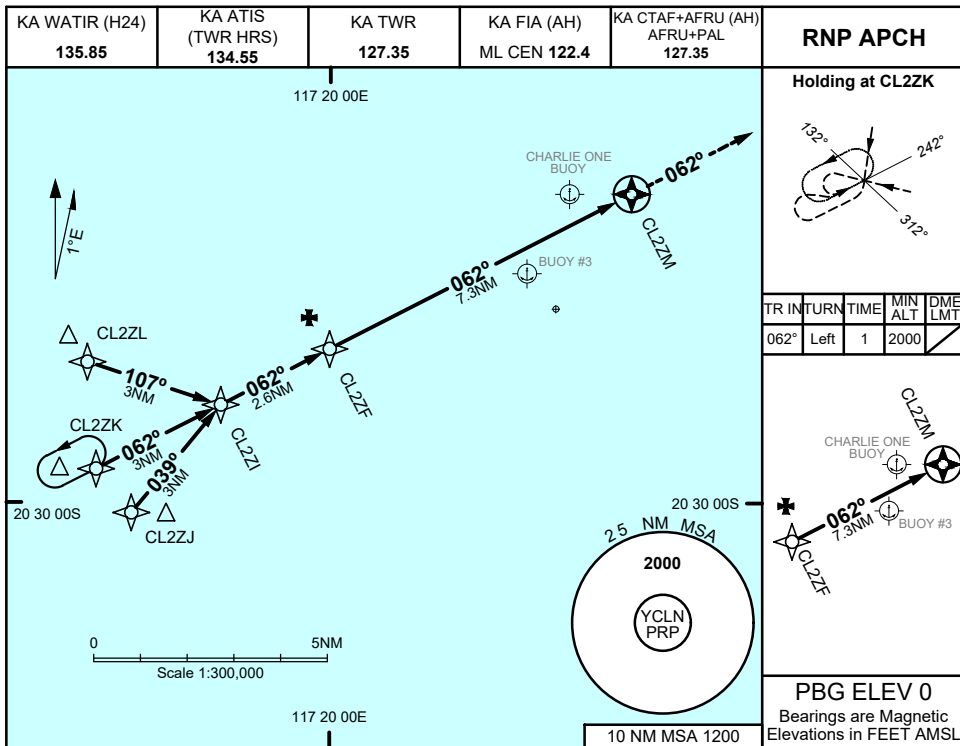

FOR CASA APPROVED OPERATORS ONLY

USE QNH

RNP Z 062

21 MAR 2024

CHARLIE ONE, WA (YCLN)

NM TO NEXT WPT	1.2	1	CL2ZF	7	6	5	4.1	CL2ZM			
ALT (3° APCH PATH)	2000	1920	1600	1500	1190	870	600				

NOTES

1. MAX IAS:
INITIAL : 90KTS
HOLDING : 90 KTS
2. MAPt LOCATED 1.0 NM FROM CHARLIE ONE
3. PRP (S20 25 50, E117 25 09)

CATEGORY	H
AREA QNH	600 (600 - 2.5)
ALTERNATE	(1140 - 4.5)

Changes: MINIMA, NOTES, Editorial

CLNGN01-178

FOR CASA APPROVED OPERATORS ONLY