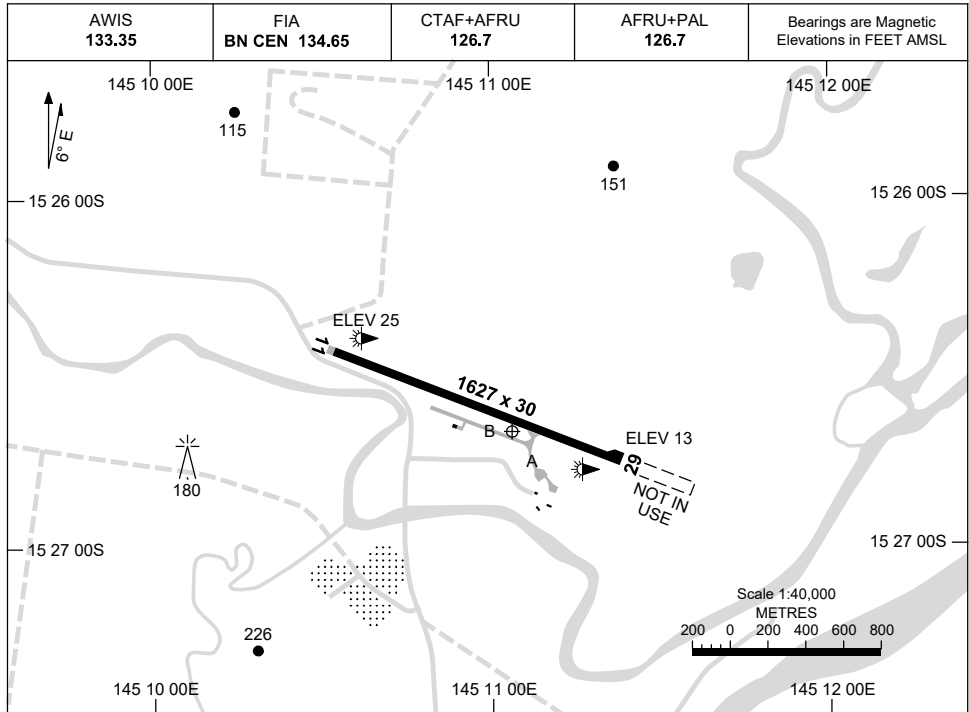

8 SEP 2022

AD ELEV 26
15 26 41S 145 11 04E

AERODROME CHART
COOKTOWN, QLD (YCKN)

	AERODROME INFORMATION
RWY	TAXIWAY : BLUE EDGE RL : AFRU+PAL 126.7 , SDBY (15 SEC)
11 ¹⁰⁵ ₂₈₅ 29	LIRL LIRL

NOTES

1. AWIS REQUIRES 1 SEC TRANSMISSION TO ACTIVATE.

Changes: TWY DESIGNATORS.

CKNAD01-172