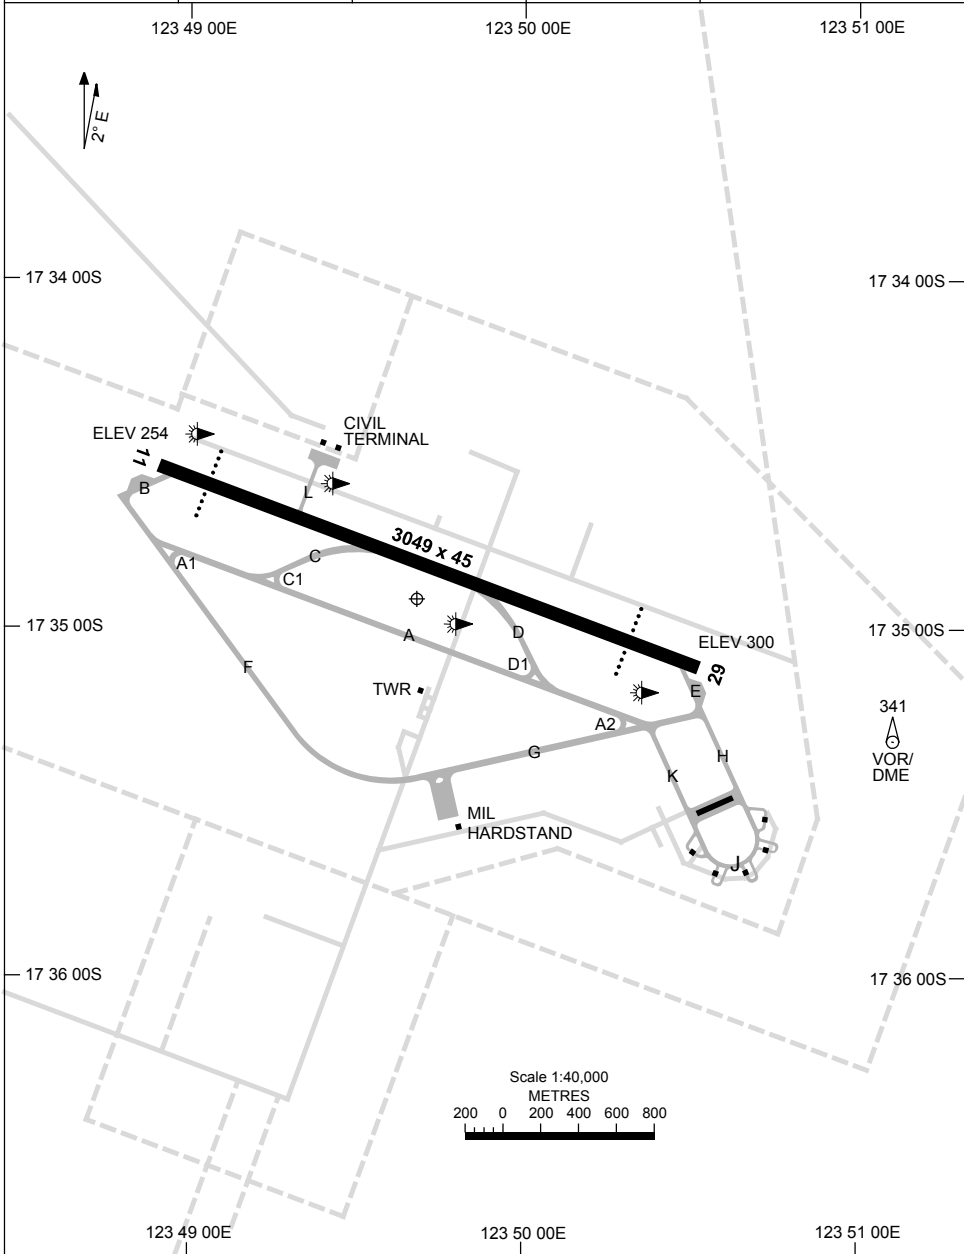

25 MAR 2021

AD ELEV 300
17 34 53S 123 49 42E

AERODROME CHART - Page 1
CURTIN, WA (YCIN)

FIA BN CEN 122.1	TWR 118.3	CTAF+AFRU (AH) 126.7	PAL 120.35	Bearings are Magnetic Elevations in FEET AMSL
---------------------	--------------	-------------------------	---------------	--

Changes: WDI RELOCATION, Editorial.

CINAD01-166