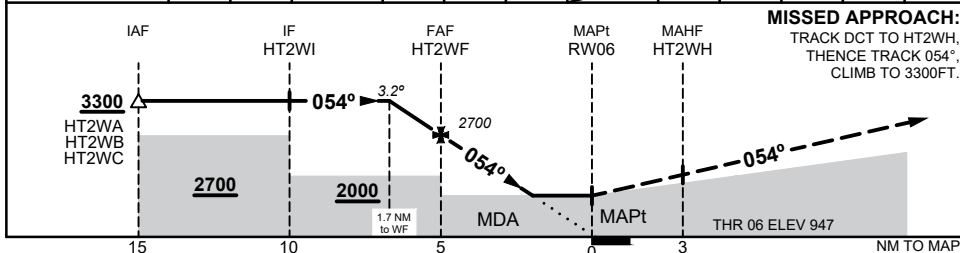

8 SEP 2022

CHARTERS TOWERS, QLD (YCHT)

NM TO NEXT WPT	1.7	1	HT2WF	4	3	2	RW06			
ALT (3.2° APCH PATH)	3300	3040	2700	2360	2020	1660				

NOTES

- MAX IAS:
INITIAL : 210KTS

CATEGORY	A	B	C	D
LNAV	1660 (713 - 3.8)			NOT APPLICABLE
CIRCLING	1920 (965 - 2.4)		2020 (1065 - 4.0)	
ALTERNATE	(1465 - 4.4)		(1565 - 6.0)	