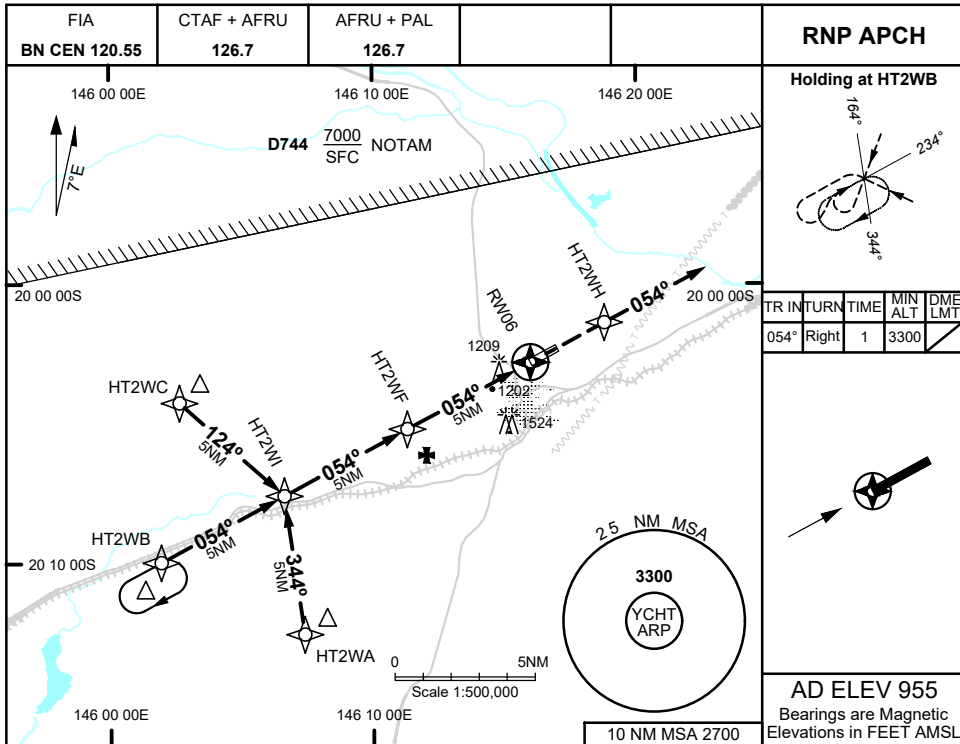

8 SEP 2022

CHARTERS TOWERS, QLD (YCHT)

NM TO NEXT WPT	1.7	1	HT2WF	4	3	2	RW06			
ALT (3.2° APCH PATH)	3300	3040	2700	2360	2020	1660				

NOTES

- MAX IAS:
INITIAL : 210KTS

CATEGORY	A	B	C	D
LNAV	1660 (713 - 3.8)			NOT APPLICABLE
CIRCLING	1920 (965 - 2.4)		2020 (1065 - 4.0)	
ALTERNATE	(1465 - 4.4)		(1565 - 6.0)	

Changes: FROM SUP H46/22

CHTGN01-172