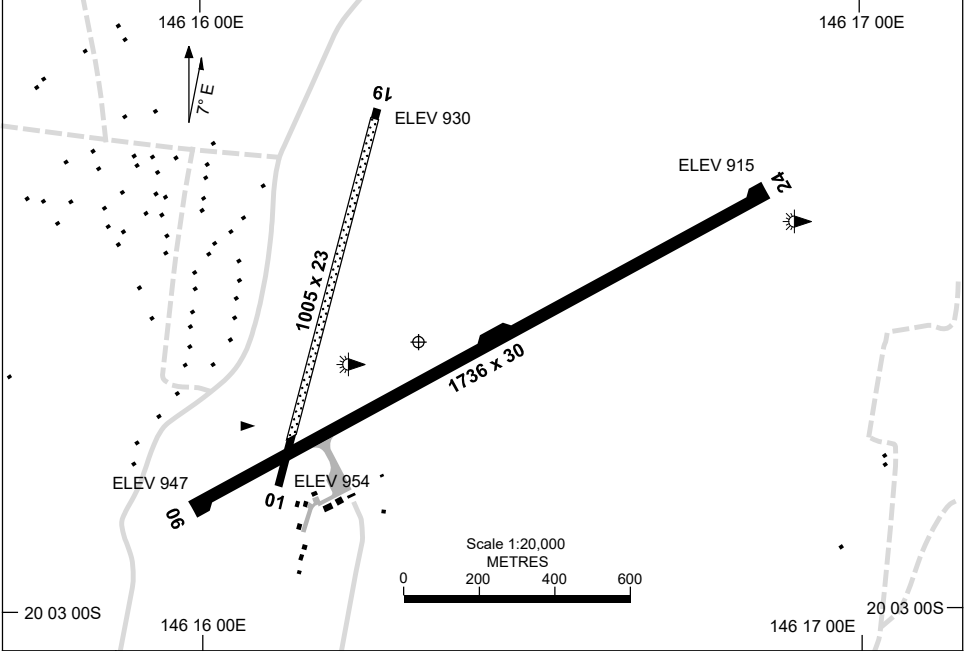

15 JUN 2023

AD ELEV 955
20 02 37S 146 16 20E

AERODROME CHART
CHARTERS TOWERS, QLD (YCHT)

FIA BN CEN 120.55	CTAF + AFRU 126.7	AFRU+PAL 126.7			Bearings are Magnetic Elevations in FEET AMSL
----------------------	----------------------	-------------------	--	--	--

RWY	AERODROME LIGHTING	
		TAXIWAY : BLUE EDGE
01 ⁰⁰⁸	NIL	
188 19	NIL	
06 ⁰⁵⁴	LIRL	
234 24	LIRL	

NOTES

1. FIA FREQ 120.55 AVBL IN CIRCUIT AREA.

Changes: PTBL LIGHTING REMOVED.

CHTAD01-175