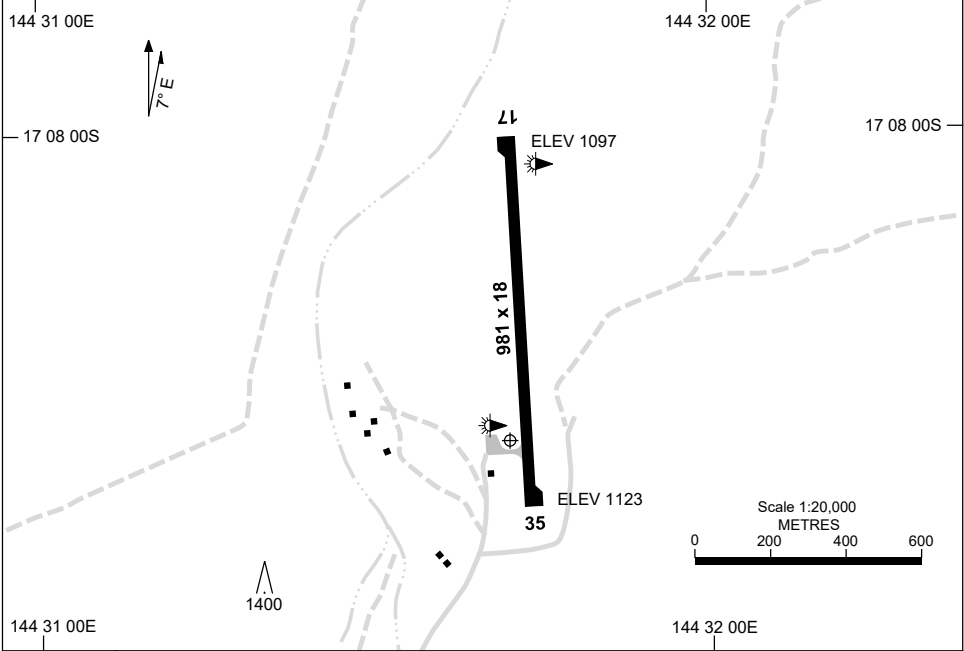

15 JUN 2023

AD ELEV 1123
17 08 27S 144 31 42E

**AERODROME CHART
CHILLAGOE, QLD (YCGO)**

FIA BN CEN 120.15	CTAF+AFRU 126.7	AFRU+PAL 126.7		Bearings are Magnetic Elevations in FEET AMSL
----------------------	--------------------	-------------------	--	--

	AERODROME LIGHTING	
RWY	TWY : BLUE EDGE RL : AFRU+PAL 126.7 , PTBL (EMERG ONLY, 90MIN PN) , SDBY (15 SEC)	
17 ¹⁷¹	LIRL PTBL	
³⁵¹ 35	LIRL PTBL	

NOTES
FIA FREQ 120.15 AVBL IN CIRCUIT AREA.

Changes: CAUTION NOTE REMOVED.