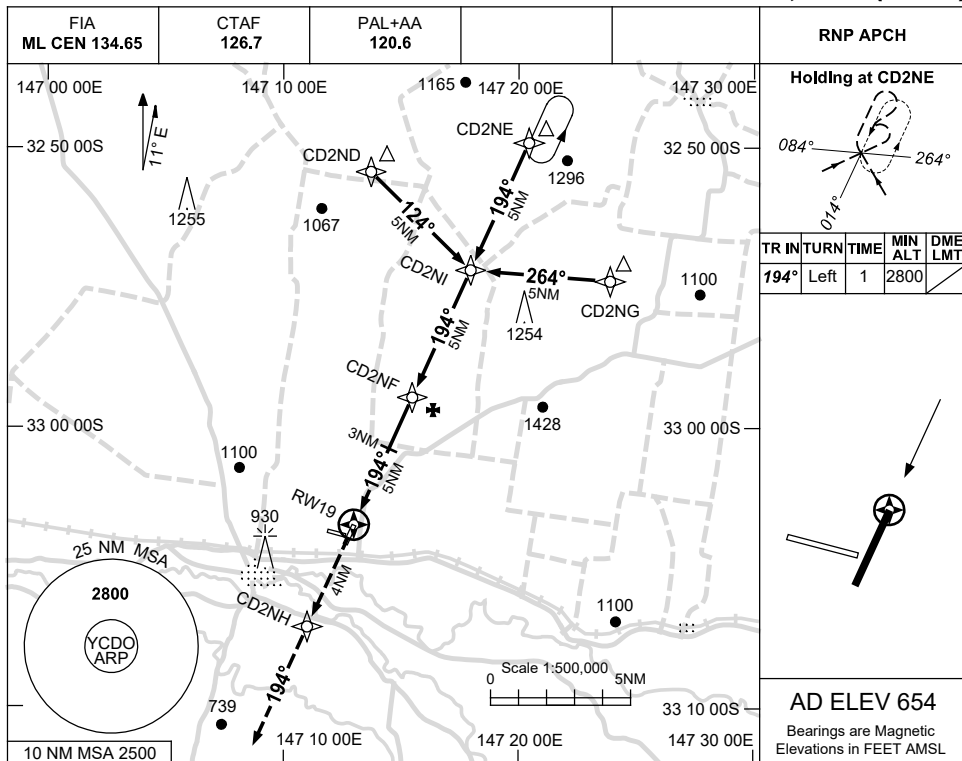

USE QNH

RNP N

15 JUN 2023

CONDOBOLIN, NSW (YCDO)

NM TO NEXT WPT	RW19	2.4	3	3.3	4	CD2NF	1	1.6				
ALT (3° APCH PATH)		1450	1660	1750	1980	2300	2610	2800				

NOTES

CATEGORY	A	B	C	D
				NOT APPLICABLE
CIRCLING	1450 (796-2.4)		1750 (1096-4.0)	
ALTERNATE	(1296-4.4)		(1596-6.0)	