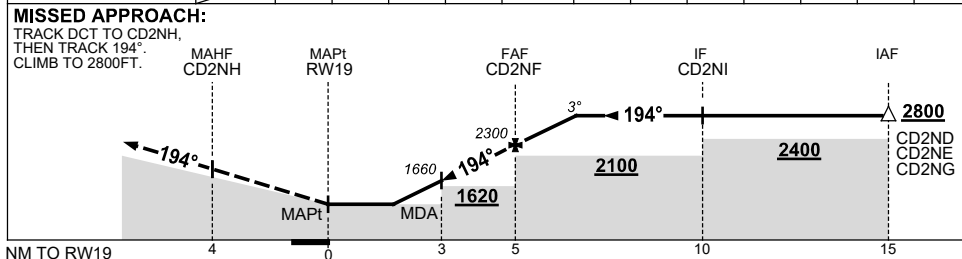

USE QNH

RNP N

15 JUN 2023

CONDOBOLIN, NSW (YCDO)

NM TO NEXT WPT	RW19	2.4	3	3.3	4	CD2NF	1	1.6				
ALT (3° APCH PATH)		1450	1660	1750	1980	2300	2610	2800				

NOTES

CATEGORY	A	B	C	D
				NOT APPLICABLE
CIRCLING	1450 (796-2.4)		1750 (1096-4.0)	
ALTERNATE	(1296-4.4)		(1596-6.0)	

- MAX IAS: INITIAL : 210KT.
- AWIS (PHONE) 02 9353 6413

Changes: CHART TITLE, PBN SPECIFICATION BOX, Editorial.

CDOGN02-175