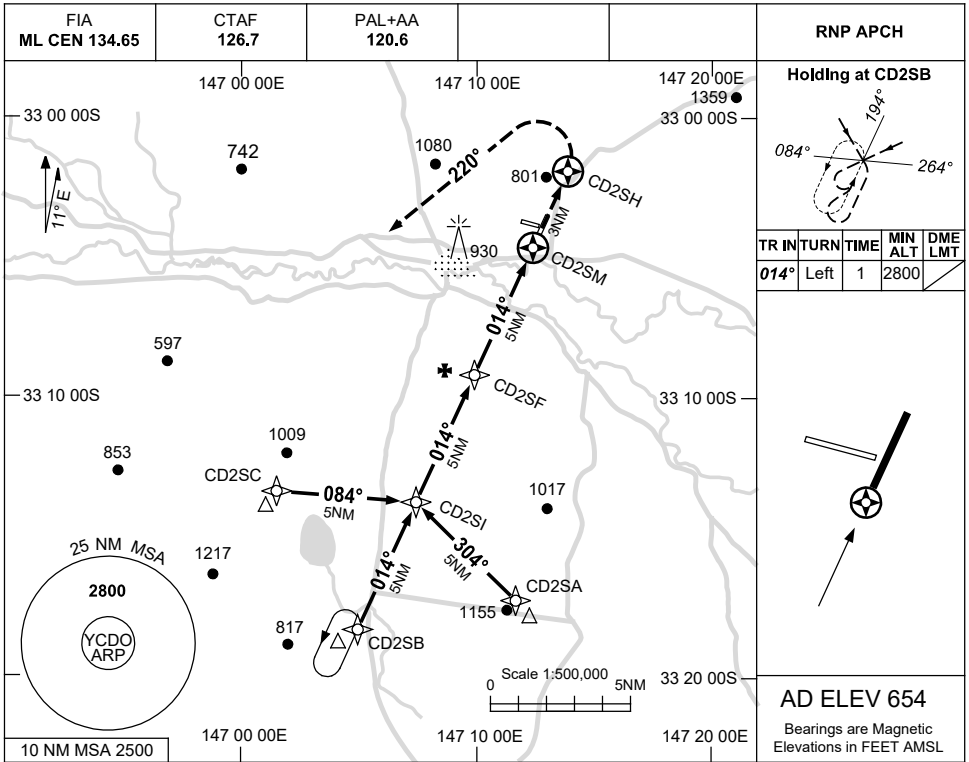

USE QNH

RNP RWY 01

15 JUN 2023

CONDOBOLIN, NSW (YCDO)

**NOTES**

- MAX IAS: INITIAL : 210KT.
- AWIS (PHONE) 02 9353 6413

CATEGORY	A	B	C	D
LNAV	1140 (503-2.8)			NOT APPLICABLE
CIRCLING	1450 (796-2.4)	1750 (1096-4.0)		
ALTERNATE	(1296-4.4)		(1596-6.0)	

Changes: CHART TITLE, PBN SPECIFICATION BOX, Editorial.

CDOGN01-175