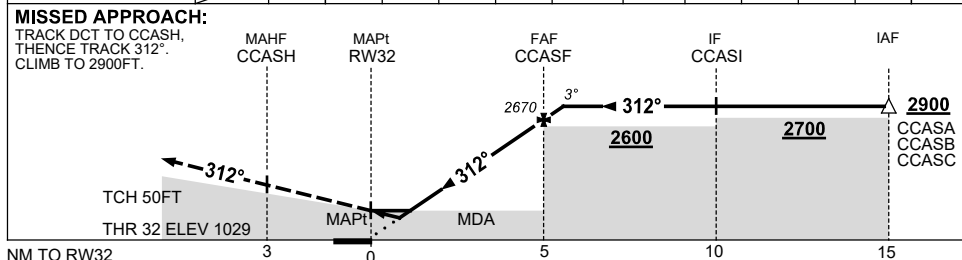

USE QNH

RNP RWY 32

CHINCHILLA, QLD (YCCA)

16 JUN 2022

NM TO NEXT WPT	RW32	0.8	1.4	2	3	4	CCASF	0.7					
ALT (3° APCH PATH)		1340	1530	1720	2040	2350	2670	2900					

NOTES

CATEGORY	A	B	C	D
LNAV/VNAV		1340 (311-1.7)		NOT APPLICABLE
LNAV		1530 (500-2.8)		
CIRCLING	1630 (600-2.4)		1810 (780-4.0)	
ALTERNATE	(1100-4.4)		(1280-6.0)	

1. MAX IAS: INITIAL : 210KT.

Changes: CHART TITLE, PBN SPECIFICATION BOX.

CCAGN02-171