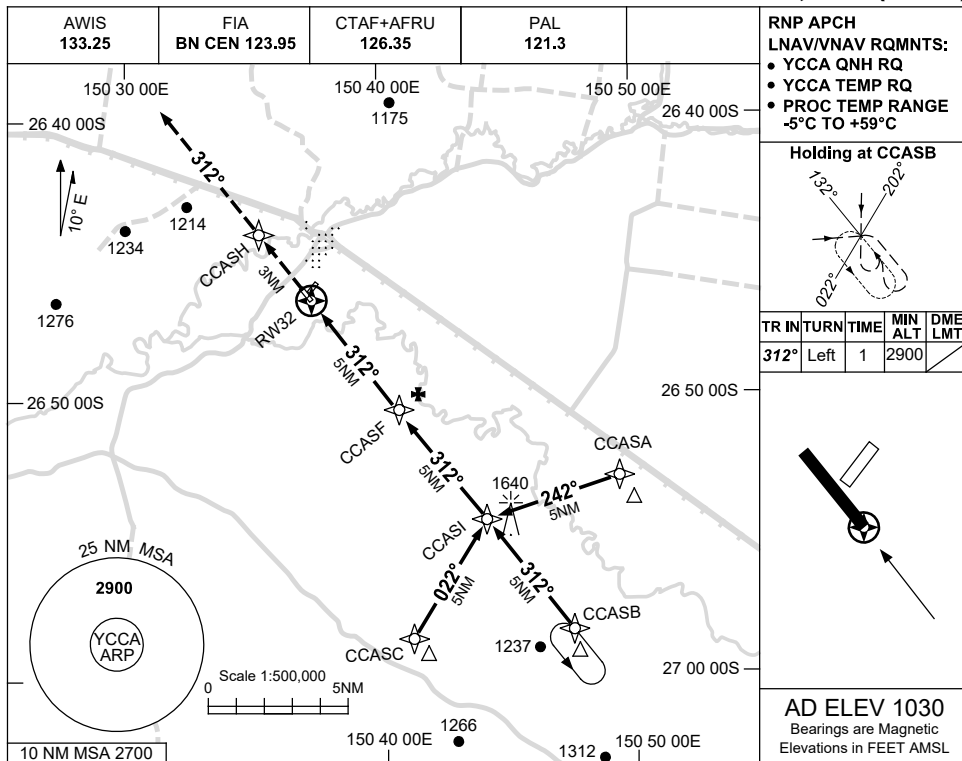

USE QNH

RNP RWY 32

CHINCHILLA, QLD (YCCA)

16 JUN 2022

NM TO NEXT WPT	RW32	0.8	1.4	2	3	4	CCASF	0.7					
ALT (3° APCH PATH)		1340	1530	1720	2040	2350	2670	2900					

NOTES

CATEGORY	A	B	C	D
LNAV/VNAV		1340 (311-1.7)		NOT APPLICABLE
LNAV		1530 (500-2.8)		
CIRCLING	1630 (600-2.4)		1810 (780-4.0)	
ALTERNATE	(1100-4.4)		(1280-6.0)	

1. MAX IAS: INITIAL : 210KT.

Changes: CHART TITLE, PBN SPECIFICATION BOX.

CCAGN02-171