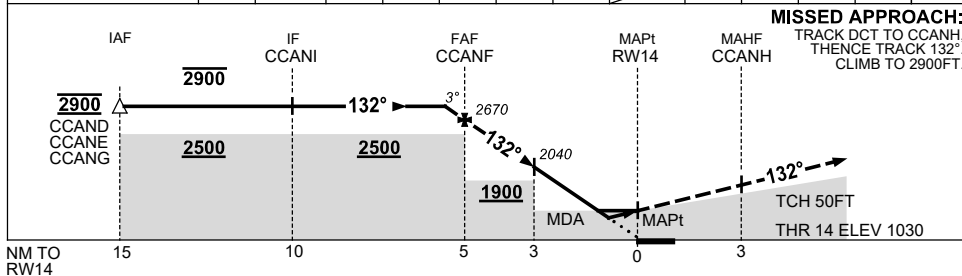

USE QNH

RNP RWY 14

**CHINCHILLA, QLD (YCCA)**

16 JUN 2022

NM TO NEXT WPT	0.7	CCANF	4	3	2	1.4	0.8	RW14						
ALT (3° APCH PATH)	2900	2670	2350	2040	1720	1530	1340							

**NOTES**

CATEGORY	A	B	C	D
LNAV/VNAV		1340 (310-1.7)		NOT APPLICABLE
LNAV		1530 (500-2.8)		
CIRCLING	1630 (600-2.4)		1810 (780-4.0)	
ALTERNATE	(1100-4.4)		(1280-6.0)	

- MAX IAS:  
INITIAL : 210KT.
- CAUTION: HLDG NOT  
ABV 2900FT DUE TO  
OVERLYING PROC AT  
YMLS.

Changes: CHART TITLE, PBN SPECIFICATION BOX.

CCAGN01-171