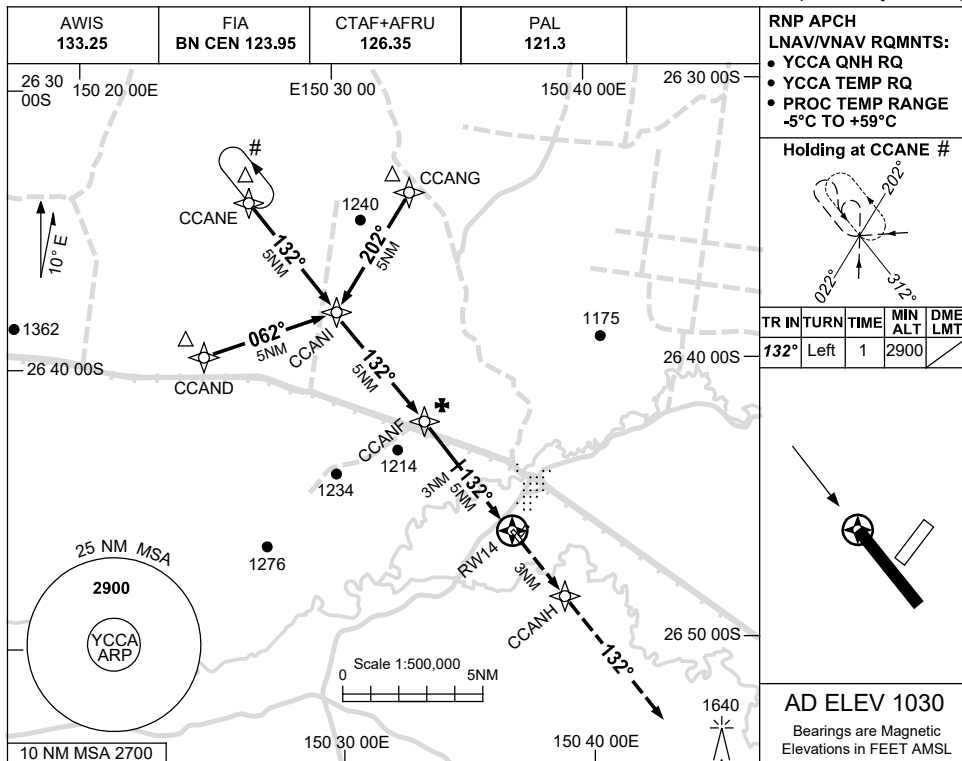

USE QNH

RNP RWY 14

**CHINCHILLA, QLD (YCCA)**

16 JUN 2022

NM TO NEXT WPT	0.7	CCANF	4	3	2	1.4	0.8	RW14						
ALT (3° APCH PATH)	2900	2670	2350	2040	1720	1530	1340							

**NOTES**

CATEGORY	A	B	C	D
LNAV/VNAV		1340 (310-1.7)		NOT APPLICABLE
LNAV		1530 (500-2.8)		
CIRCLING	1630 (600-2.4)		1810 (780-4.0)	
ALTERNATE	(1100-4.4)		(1280-6.0)	

- MAX IAS:  
INITIAL : 210KT.
- CAUTION: HLDG NOT  
ABV 2900FT DUE TO  
OVERLYING PROC AT  
YMLS.

Changes: CHART TITLE, PBN SPECIFICATION BOX.

CCAGN01-171