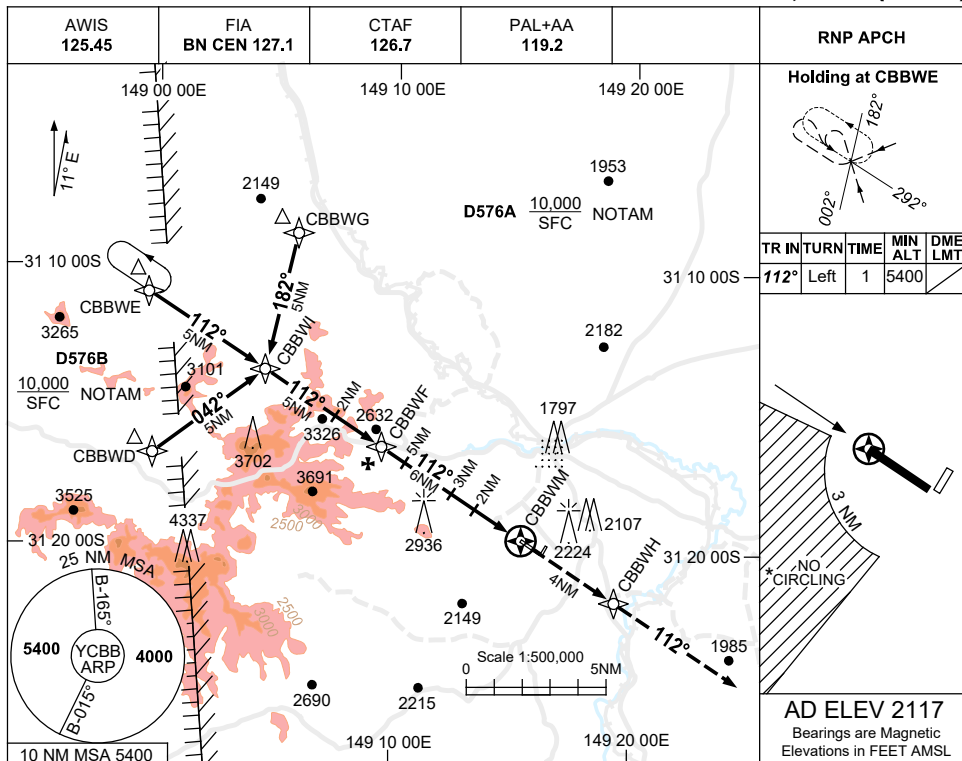

USE QNH

RNP RWY 11

21 MAR 2024

COONABARABRAN, NSW (YCBB)

NM TO NEXT WPT	4.2	4	3	2	1	CBBWF	5	4	3	2	1.6	CBBWM
ALT (3° APCH PATH)	5400	5340	5020	4700	4380	4060	3750	3430	3110	2790	2660	

MISSED APPROACH:
TRACK DCT TO CBBWH.
THEN TRACK 112°. CLIMB TO 4000FT.

NOTES

CATEGORY	A	B	C	D
LNAV	2660 (556-3.2)			NOT APPLICABLE
CIRCLING *	2900 (783-2.4)		3130 (1013-4.0)	
ALTERNATE	(1283-4.4)		(1513-6.0)	

- MAX IAS: INITIAL : 210KT.
- * NO CIRCLING IN SECTOR SW OF RWY 11 & RWY 01 BEYOND 3NM.
- COLOUR SEE SPEC NOTICE.