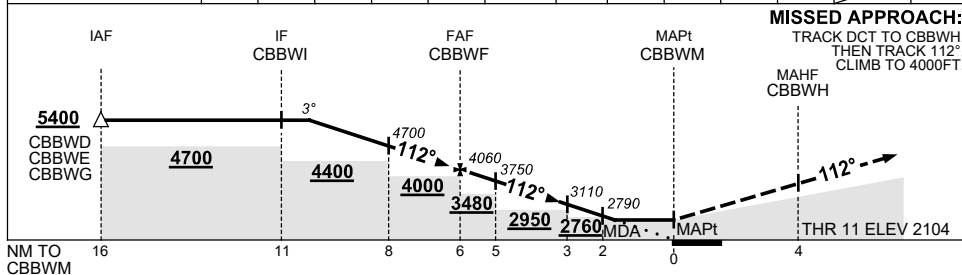

USE QNH

RNP RWY 11

21 MAR 2024

COONABARABRAN, NSW (YCBB)

NM TO NEXT WPT	4.2	4	3	2	1	CBBWF	5	4	3	2	1.6	CBBWM
ALT (3° APCH PATH)	5400	5340	5020	4700	4380	4060	3750	3430	3110	2790	2660	

MISSED APPROACH:
TRACK DCT TO CBBWH.
THEN TRACK 112°. CLIMB TO 4000FT.

NOTES

CATEGORY	A	B	C	D
LNAV	2660 (556-3.2)			NOT APPLICABLE
CIRCLING *	2900 (783-2.4)		3130 (1013-4.0)	
ALTERNATE	(1283-4.4)		(1513-6.0)	

- MAX IAS: INITIAL : 210KT.
- * NO CIRCLING IN SECTOR SW OF RWY 11 & RWY 01 BEYOND 3NM.
- COLOUR SEE SPEC NOTICE.