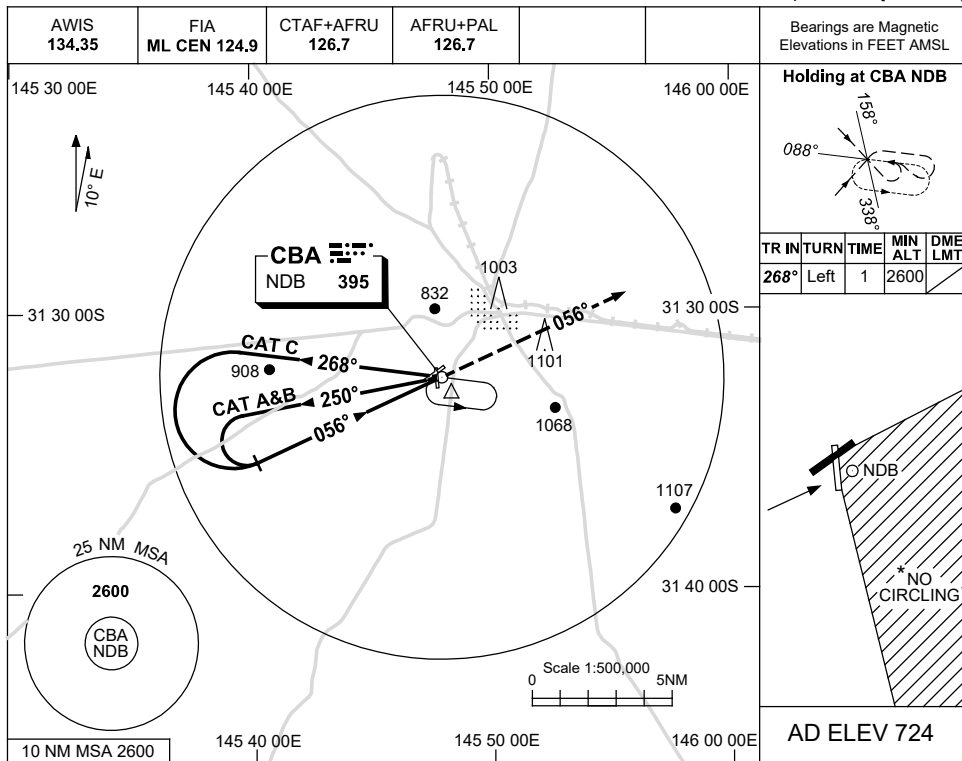

USE QNH

NDB RWY 05
COBAR, NSW (YCBA)

15 JUN 2023

DME DIST	NOT APPLICABLE									
ALT										

CATEGORY	A	B	C	D
S-I NDB	1320 (616-3.5)			NOT APPLICABLE
CIRCLING *	1390 (666-2.4)	1550 (826-4.0)		
ALTERNATE	(1166-4.4)		(1326-6.0)	

- NOTES**
1. MAX IAS:
INITIAL : 210KT.
 - *2. NO CIRCLING SOUTH-EAST OF RWY 23 & RWY 35.

Changes: MAG TRACKS, NO CIRCLING AREA, Editorial.

CBANB01-175