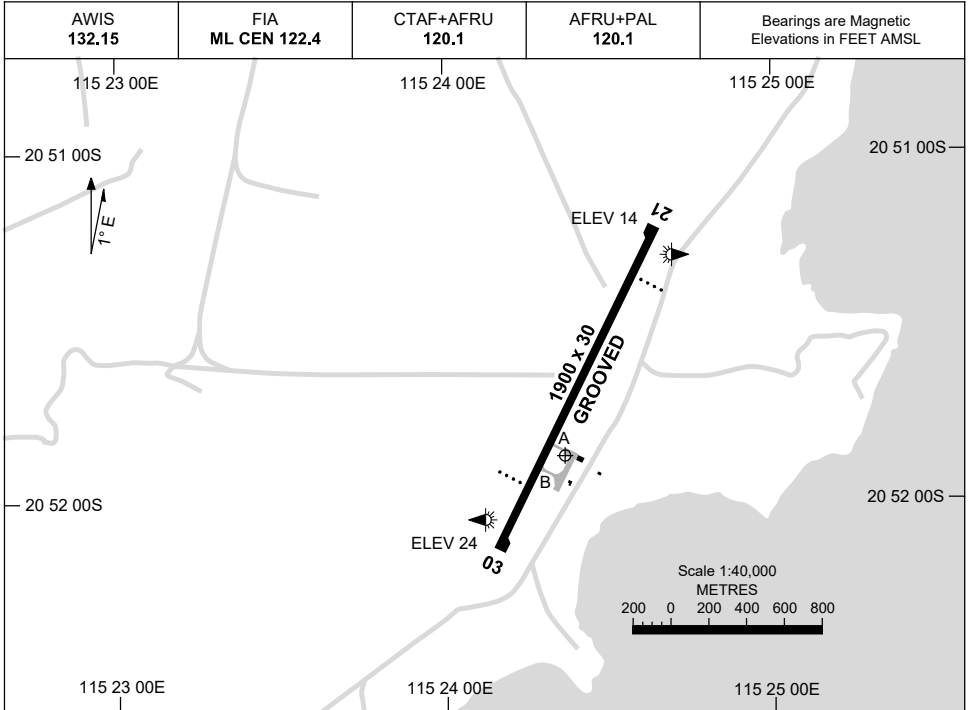

15 JUN 2023

AD ELEV 24
20 51 52S 115 24 22E

AERODROME CHART
BARROW ISLAND, WA (YBWX)

RWY	AERODROME LIGHTING	
	TAXIWAY : BLUE EDGE ON TWY B RL : AFRU+PAL 120.1 , SDBY (25 SEC) , PTBL (90 MIN PN)	
03 <small>026</small>	PAPI 3.0° 41FT LIRL	
<small>206</small> 21	PAPI 3.0° 41FT LIRL	

NOTES

1. FIA FREQ 122.4 AVBL 2,000FT.

Changes: NOTES.

BWXAD01-175