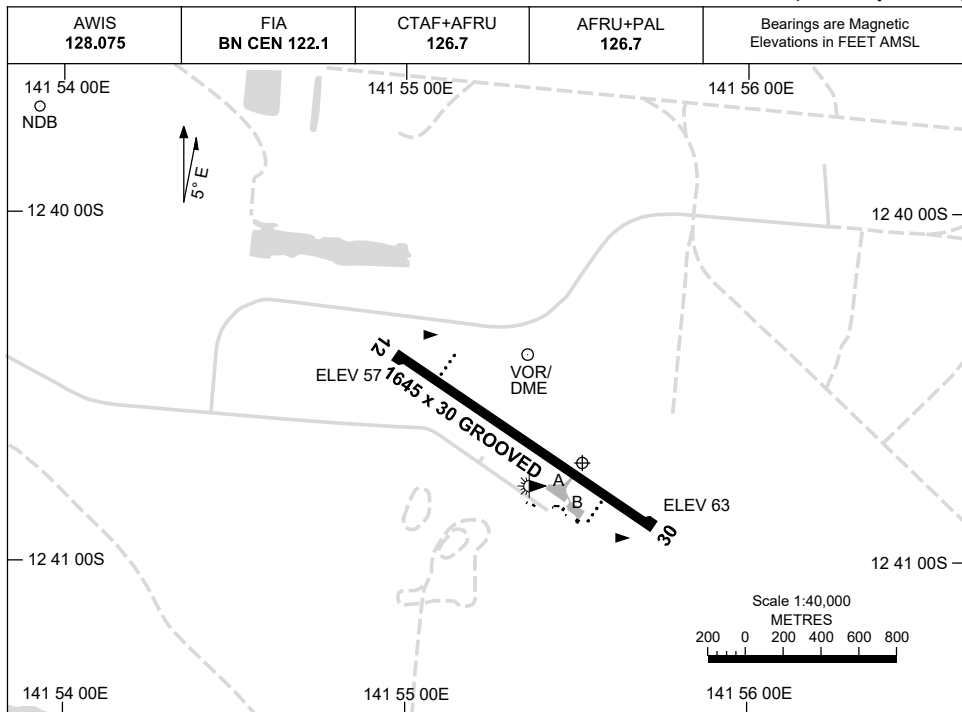

1 DEC 2022

AD ELEV 63
12 40 43S 141 55 31E

AERODROME CHART
WEIPA, QLD (YBWP)

	AERODROME LIGHTING
RWY	TAXIWAY : BLUE EDGE RL : AFRU+PAL 126.7, SDBY (15 SEC)
12 ¹¹⁹	PAPI 3.0° 45FT LIRL PTBL
²⁹⁹ 30	PAPI 3.0° 46FT LIRL PTBL

NOTES

1. FIA FREQ 122.1 AVBL ON GROUND.
2. AWIS REQUIRES 1 SEC PULSE TO ACTIVATE.
3. RWY 12/30 PTBL LIGHTING AVBL DRG EMERG ONLY WITH 2 HR PN.

Changes: TWY A AND B ADDED.

BWPAD01-173