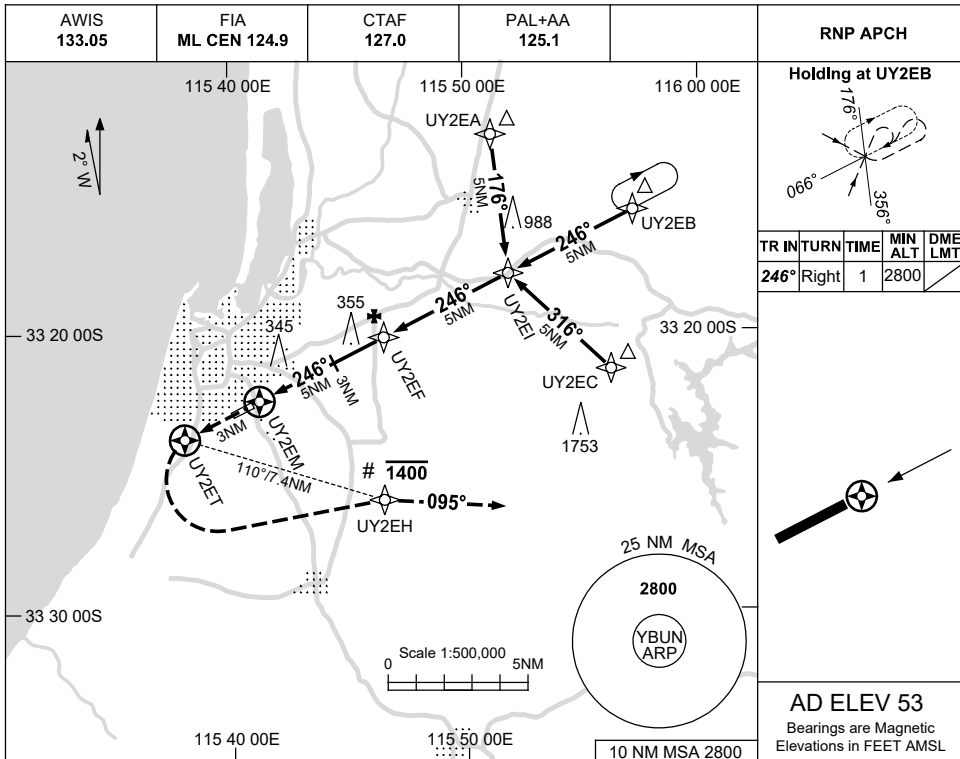

USE QNH

RNP RWY 25
BUNBURY, WA (YBUN)

7 SEP 2023

NM TO NEXT WPT	UY2EM	1.3	2	3	4	UY2EF	1	2	3	3.2			
ALT (3° APCH PATH)		620	820	1140	1460	1780	2100	2410	2730	2800			

NM TO UY2EM	3	0.3	3	5	10	15

NOTES

- MAX IAS: INITIAL : 230KT.
- YBLN RNP Z RWY 21 APCH OVERLIES MISSED APCH TRACK.

CATEGORY	A	B	C	D
LNAV	620 (567-3.2)			NOT APPLICABLE
CIRCLING	740 (687-2.4)	850 (797-4.0)		
ALTERNATE	(1187-4.4)		(1297-6.0)	

Changes: CHART TITLE, PBN SPECIFICATION BOX, Editorial.

BUNGN01-176