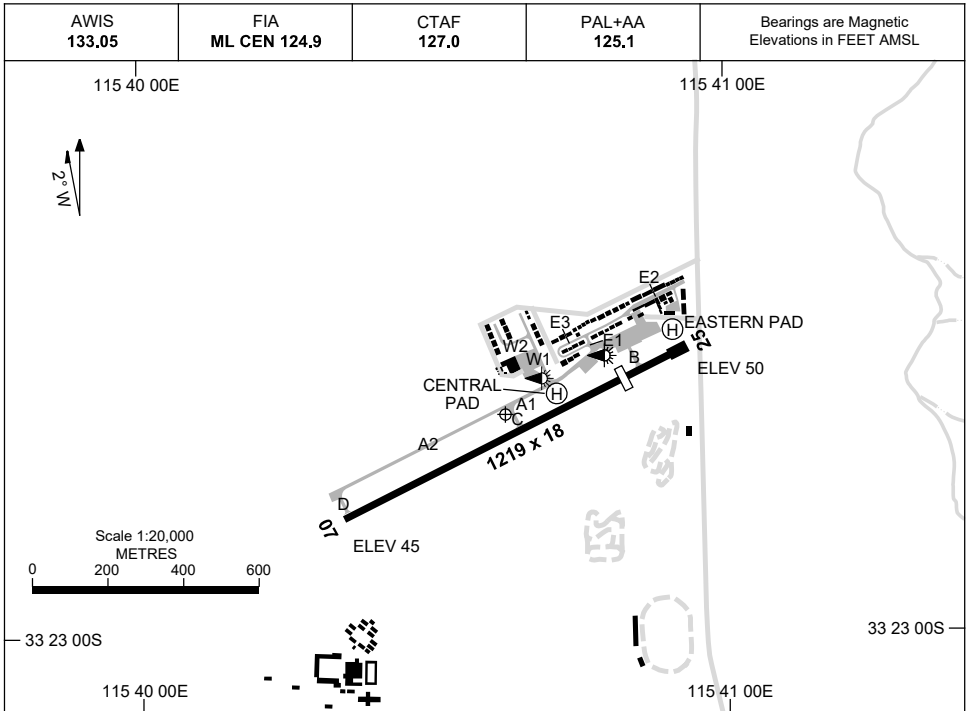

15 JUN 2023

AD ELEV 53
33 22 41S 115 40 37E

AERODROME CHART
BUNBURY, WA (YBUN)

	AERODROME LIGHTING
RWY	TAXIWAY : BLUE EDGE TWY A1, A2, B, C, D RL : PAL+AA 125.1 , SDBY (28 SEC)
07 ⁰⁶⁶	LIRL
²⁴⁶ 25	LIRL

NOTES