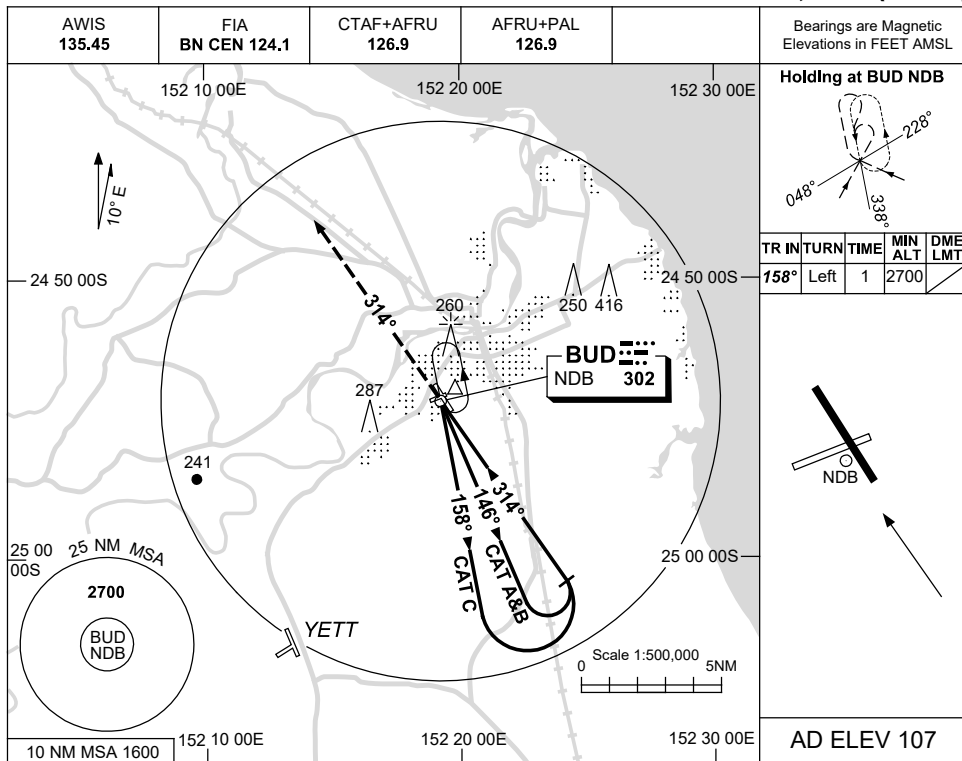

USE QNH

NDB RWY 32
BUNDABERG, QLD (YBUD)

21 MAR 2024

DME DIST	NOT APPLICABLE									
ALT										

MISSED APPROACH:
 TRACK 314° REFERENCE BUD NDB.
 CLIMB TO 2700ft.

NOTES

1. MAX IAS:
 INITIAL : 210KT.

CATEGORY	A	B	C	D
S-I NDB	660 (553-3.1)			NOT APPLICABLE
CIRCLING	700 (593-2.4)	830 (723-4.0)		
ALTERNATE	(1093-4.4)		(1223-6.0)	

Changes: GLIDING SYMBOL REMOVED, Editorial.

BUDNB02-178