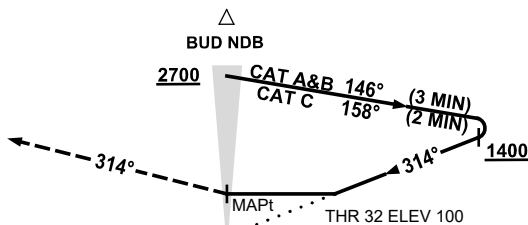

USE QNH

NDB RWY 32
BUNDABERG, QLD (YBUD)

21 MAR 2024

DME DIST	NOT APPLICABLE									
ALT										

MISSED APPROACH:
 TRACK 314° REFERENCE BUD NDB.
 CLIMB TO 2700ft.

NOTES

1. MAX IAS:
 INITIAL : 210KT.

CATEGORY	A	B	C	D
S-I NDB	660 (553-3.1)			NOT APPLICABLE
CIRCLING	700 (593-2.4)	830 (723-4.0)		
ALTERNATE	(1093-4.4)		(1223-6.0)	