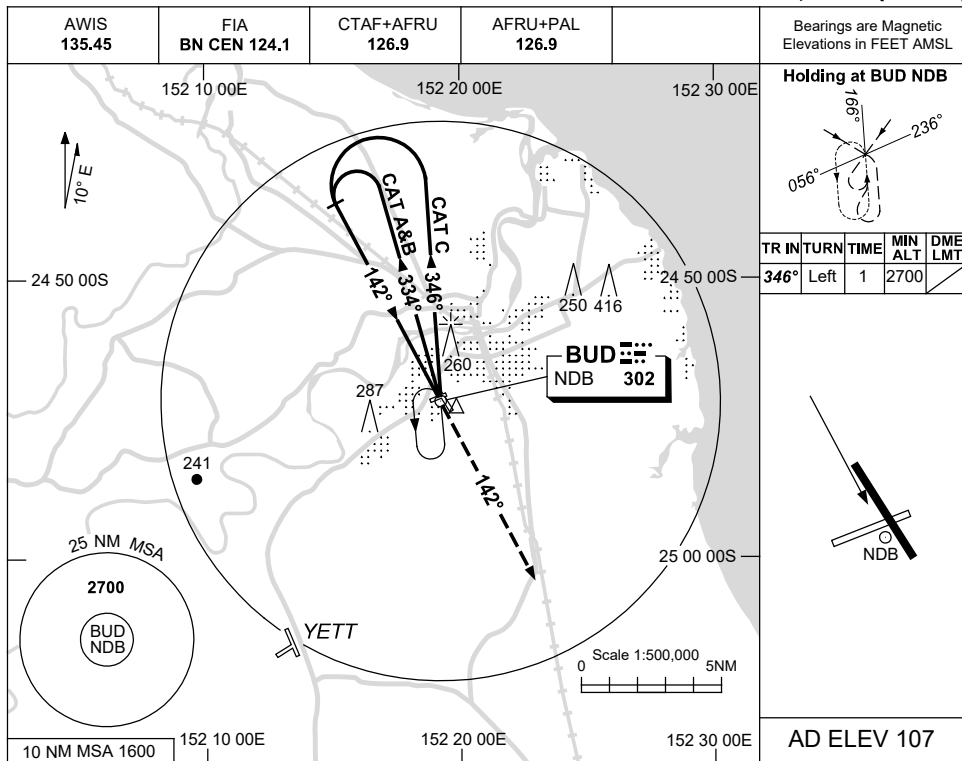

USE QNH

NDB RWY 14

21 MAR 2024

**BUNDBERG, QLD (YBUD)**

DME DIST	NOT APPLICABLE									
ALT										

**NOTES**

- MAX IAS:  
INITIAL : 210KT.

CATEGORY	A	B	C	D
S-I NDB	660 (553-3.1)			NOT APPLICABLE
CIRCLING	700 (593-2.4)	830 (723-4.0)		
ALTERNATE	(1093-4.4)		(1223-6.0)	

Changes: GLIDING SYMBOL REMOVED, Editorial.

BUDNB01-178