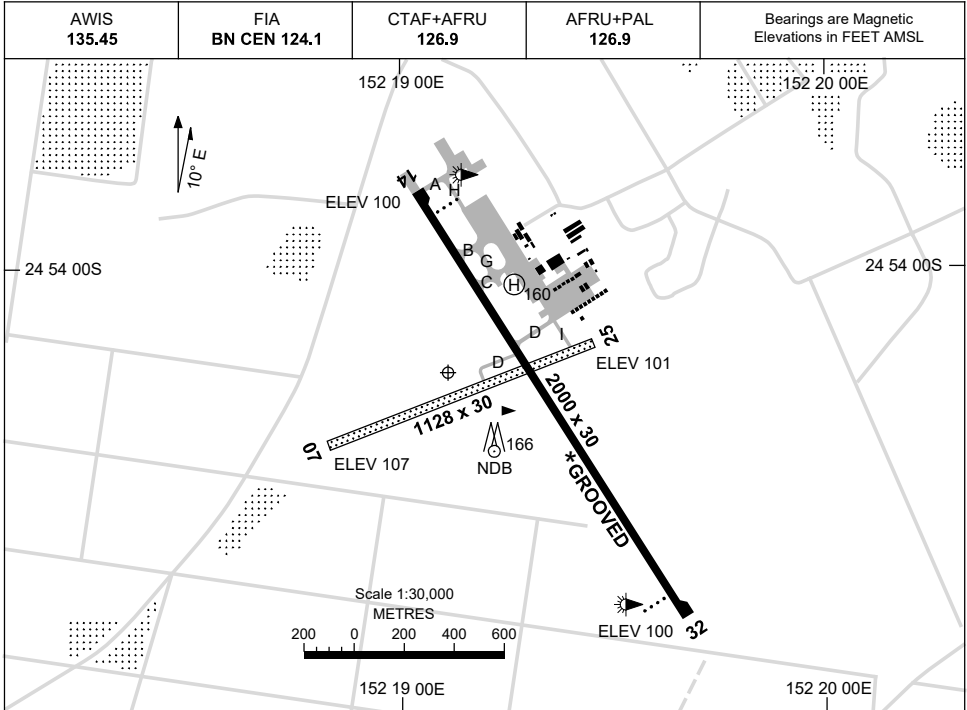

1 DEC 2022

AD ELEV 107
24 54 14S 152 19 07E

AERODROME CHART
BUNDABERG, QLD (YBUD)

RWY		AERODROME LIGHTING
		TAXIWAY : GREEN CENTRELINE RL : AFRU+PAL 126.9 , SDBY (15 SEC)
14 ¹³⁸		PAPI 3.0° 55FT LIRL
³¹⁸ 32		PAPI 3.0° 53FT LIRL
07 ⁰⁵⁹		NIL
²³⁹ 25		NIL

NOTES

1. RL AND TWY LGT AVBL HN ONLY.
2. GLIDER FLYING OPS FROM ELLIOTT FIELD 200°M/10NM. WINCH LAUNCH TO A030.
- * 3. RWY GROOVED - 30M WIDE.

Changes: ABN DCMSD AND NOTES.

BUDAD01-173