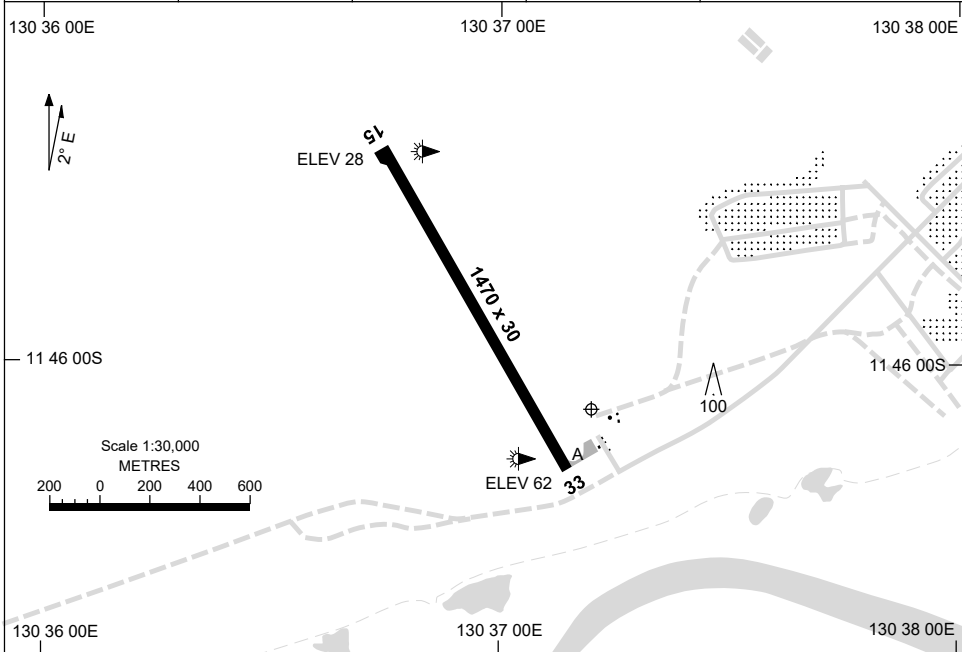

23 MAR 2023

AD ELEV 67
11 46 09S 130 37 11E

AERODROME CHART
BATHURST ISLAND, NT (YBTI)

FIA BN CEN 118.15	CTAF+AFRU 126.5		Bearings are Magnetic Elevations in FEET AMSL
-----------------------------	---------------------------	--	--

RWY	AERODROME LIGHTING	
	RL : PTBL IN EMERG (PH) ARO 0407 979 325 : EMERG 0427 451 735	
15 ¹⁴⁸	NIL	
³²⁸ 33	NIL	

NOTES

1. FIA FREQ 118.15 AVBL IN CIRCUIT AREA.

Changes: TWY A ADDED AND NOTE 1 DELETED.

BTIAD01-174