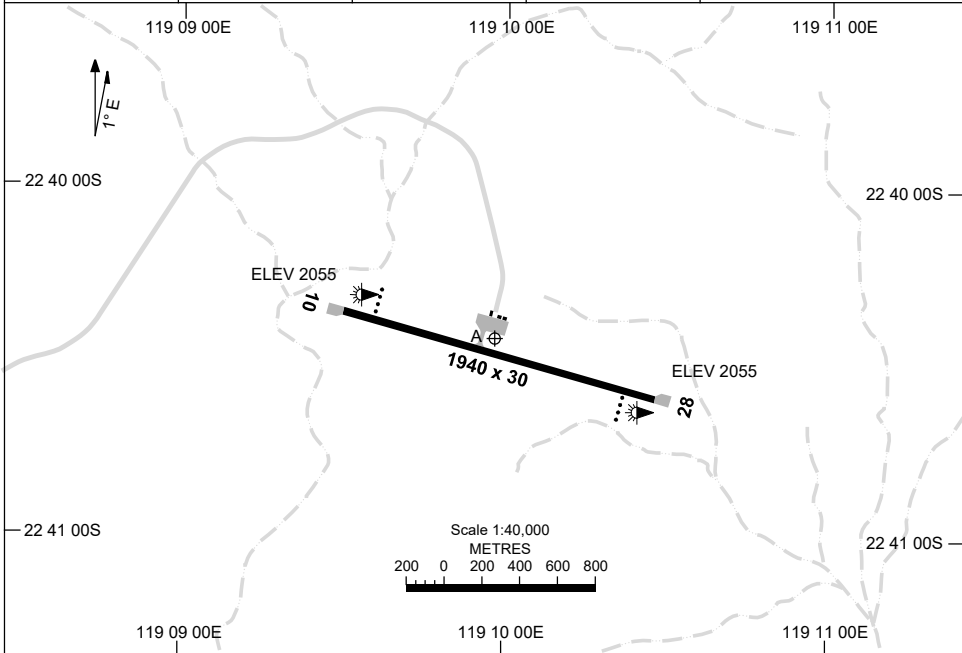

21 MAR 2024

AD ELEV 2082  
22 40 26S 119 09 58E

AERODROME CHART  
**BARIMUNYA, WA (YBRY)**

AWIS 122.075	FIA ML CEN 128.15	CTAF+AFRU * 127.05	Bearings are Magnetic Elevations in FEET AMSL
-----------------	----------------------	-----------------------	--

RWY	AERODROME LIGHTING	
		TAXIWAY : BLUE EDGE RL : SDBY (MAN ACT - 30 MIN PN FOR SCHEDULED ACFT)
<b>10</b> <sup>104</sup>	PAPI 3.0° 42FT LIRL	
<sup>284</sup> <b>28</b>	PAPI 3.0° 42FT LIRL	

**NOTES**

1. FIA FREQ 128.15 AVBL AT AND ABOVE 3,500FT.
2. AWIS ACTIVATED BY 1 SEC TRANSMISSION.
3. \* AFRU NOT AVBL ON GROUND.