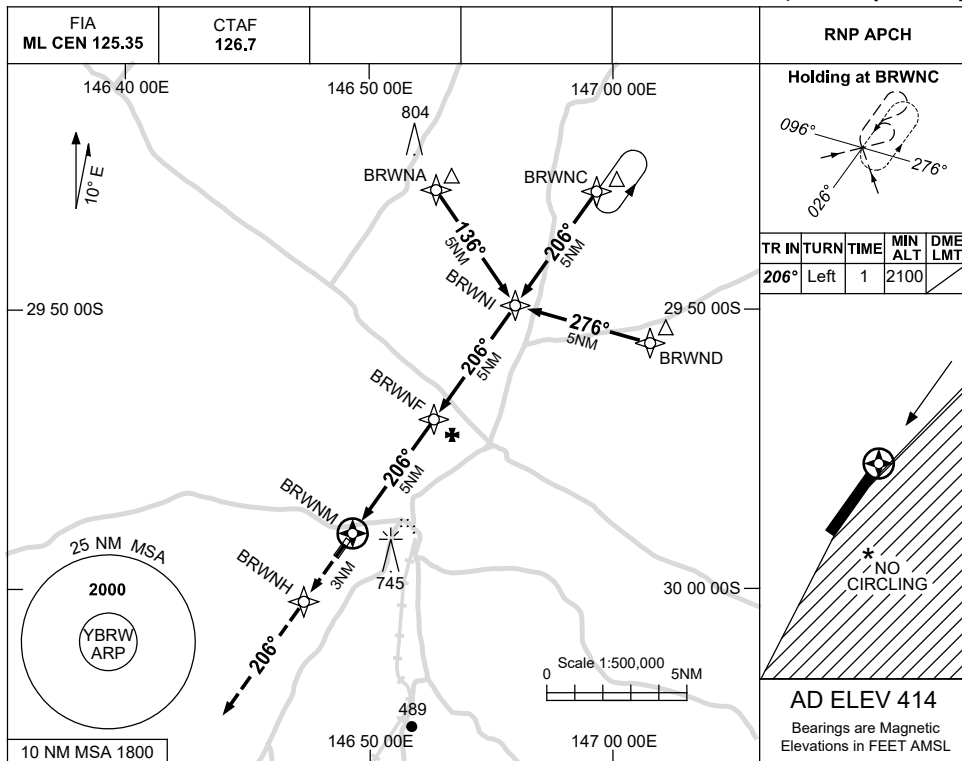

USE QNH

RNP RWY 21

1 DEC 2022

BREWARRINA, NSW (YBRW)

NOTES

* 1. NO CIRCLING EAST OF RWY 03/21.

CATEGORY	A	B	C	D
LNAV	940 (571-3.2)			NOT APPLICABLE
CIRCLING *	1040 (626-2.4)		1140 (726-4.0)	
ALTERNATE	(1126-4.4)		(1226-6.0)	

Changes: CHART TITLE, PBN SPECIFICATION BOX.

BRWGN01-173