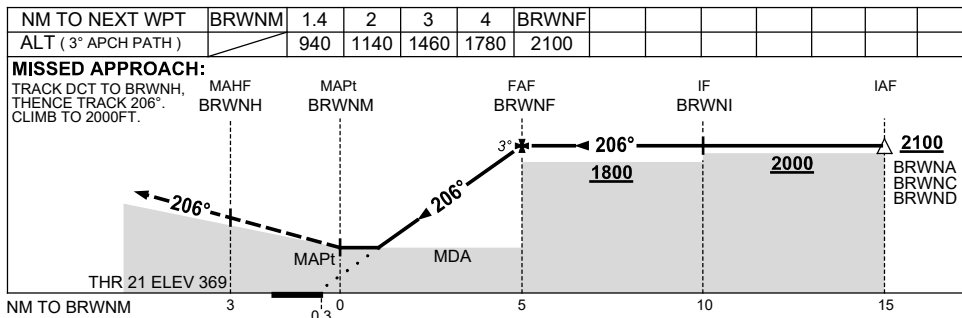

USE QNH

RNP RWY 21

1 DEC 2022

BREWARRINA, NSW (YBRW)

NOTES

* 1. NO CIRCLING EAST OF RWY 03/21.

CATEGORY	A	B	C	D
LNAV	940 (571-3.2)			NOT APPLICABLE
CIRCLING *	1040 (626-2.4)		1140 (726-4.0)	
ALTERNATE	(1126-4.4)		(1226-6.0)	

Changes: CHART TITLE, PBN SPECIFICATION BOX.

BRWGN01-173