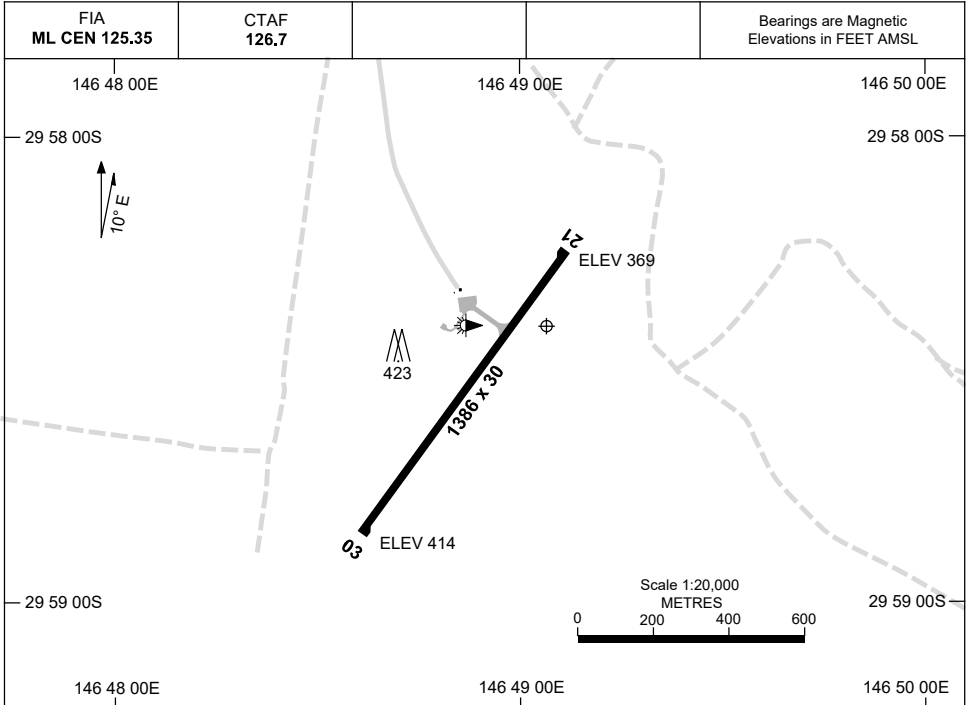

17 JUN 2021

AD ELEV 414
29 58 26S 146 49 00E

AERODROME CHART
BREWARRINA, NSW (YBRW)

RWY		AERODROME LIGHTING	
03	026	LIRL	
	206	21	LIRL

NOTES

1. FIA FREQ 125.35 AVBL CIRCUIT AREA.