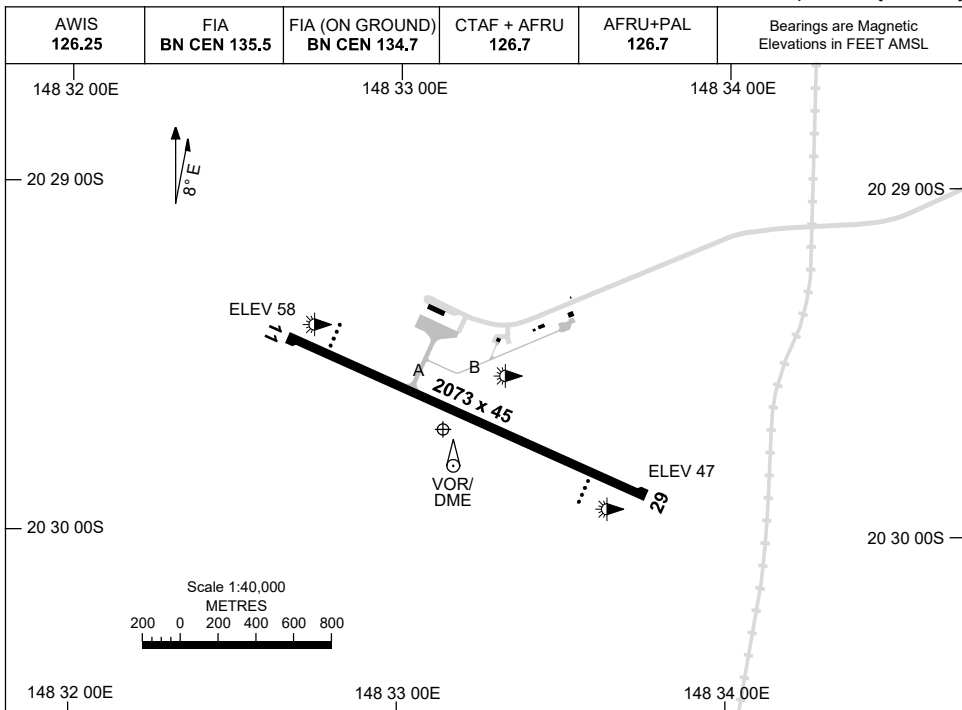

AD ELEV 82

AERODROME CHART

21 MAY 2020 20 29 42S 148 33 08E **PROSERPINE/WHITSUNDAY COAST, QLD (YBPN)**

	AERODROME LIGHTING
RWY	TAXIWAY : GREEN CENTRELINE RL : AFRU+PAL 126.7 , SDBY (15 SEC)
11 <small>106</small>	PAPI 3.0° 50FT LIRL RTIL
<small>286</small> 29	PAPI 3.0° 50FT LIRL

NOTES

Changes: 142FT OBST REMOVED, COORD FMT.

BPAD01-163