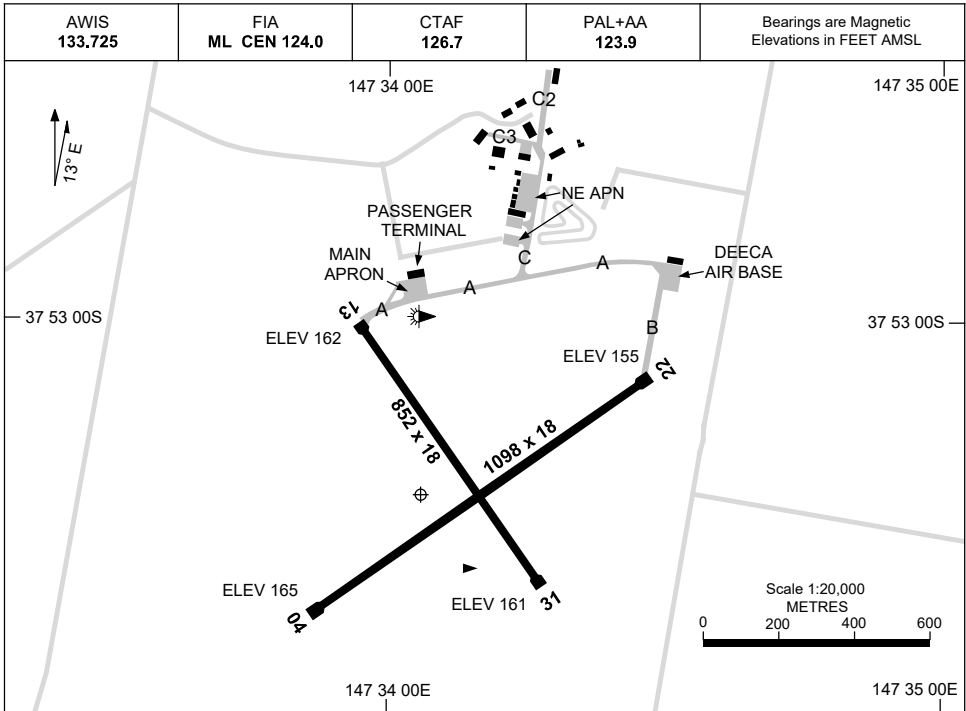

7 SEP 2023

AD ELEV 165
37 53 15S 147 34 04E

AERODROME CHART
BAIRNSDALE, VIC (YBNS)

	AERODROME LIGHTING
RWY	TAXIWAY : BLUE EDGE , ACTIVATION BY PAL 123.9 RL : PAL+AA 123.9 , SDBY (5 SEC)
04 <small>042</small>	LIRL
<small>222</small> 22	LIRL
13 <small>132</small>	NIL
<small>312</small> 31	NIL

NOTES

1. AWIS RQ ONE-SECOND PULSE TO ACTIVATE. AWIS WILL TRANSMIT FOR 90 SEC.

Changes: RWY 04 AND RWY 13 THR ELEV.

BNSAD01-176