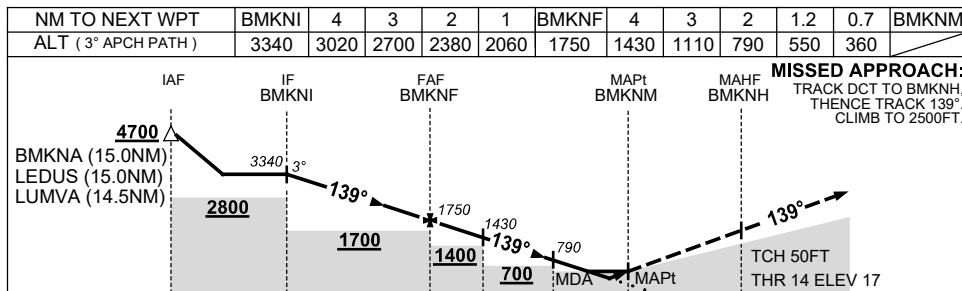

USE QNH

RNP RWY 14

**MACKAY, QLD (YBMK)**

1 DEC 2022

CATEGORY	A	B	C	D
LNAV/VNAV		360 (343-1.9)		
LNAV		550 (531-3.0)		
CIRCLING	710 (691-2.4)		900 (881-4.0)	1160 (1141-5.0)
ALTERNATE	(1191-4.4)		(1381-6.0)	(1641-7.0)

**NOTES**

- MAX IAS:  
INITIAL : 210KT.
- CAUTION: PROC IS OVERLAID BY VICTOR ISLAND EAST (YVIE) AND WEST (YVIV) PROCS. ACFT SEPARATION NOT ASSURED.
- HLDG NOT CONTAINED IN CTA.

Changes: CORAL APP FREQUENCY.