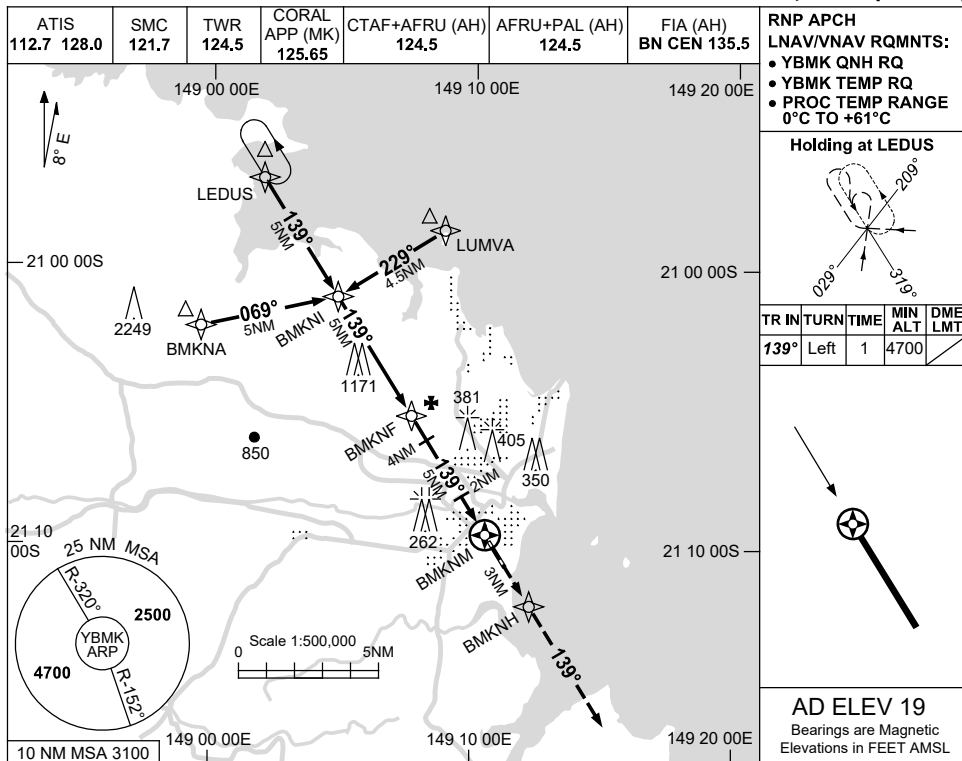

USE QNH

RNP RWY 14

**MACKAY, QLD (YBMK)**

1 DEC 2022

CATEGORY	A	B	C	D
LNAV/VNAV		360 (343-1.9)		
LNAV		550 (531-3.0)		
CIRCLING	710 (691-2.4)		900 (881-4.0)	1160 (1141-5.0)
ALTERNATE	(1191-4.4)		(1381-6.0)	(1641-7.0)

**NOTES**

- MAX IAS:  
INITIAL : 210KT.
- CAUTION: PROC IS OVERLAID BY VICTOR ISLAND EAST (YVIE) AND WEST (YVIV) PROCS. ACFT SEPARATION NOT ASSURED.
- HLDG NOT CONTAINED IN CTA.

Changes: CORAL APP FREQUENCY.