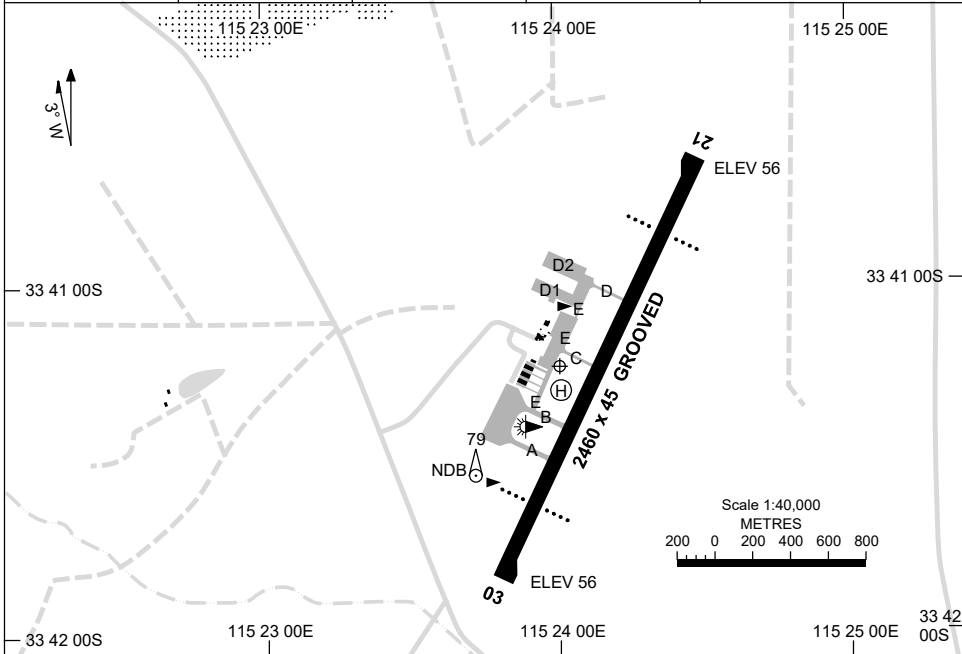

8 SEP 2022

AD ELEV 56
33 41 14S 115 24 01E

AERODROME CHART
BUSSELTON, WA (YBLN)

AWIS 128.05	FIA ML CEN 124.9	CTAF+AFRU 127.0	PAL 119.6	Bearings are Magnetic Elevations in FEET AMSL
----------------	---------------------	--------------------	--------------	--

RWY	AERODROME LIGHTING
	TAXIWAY : BLUE EDGE RL : PAL 119.6 , SDBY (25 SEC)
03 <small>028</small>	PAPI 3.0° 65FT LIRL
<small>208</small> 21	PAPI 3.0° 65FT LIRL

NOTES

1. FIA FREQ 124.9 AVBL CIRCUIT AREA.

Changes: NOTE 2 DELETED.