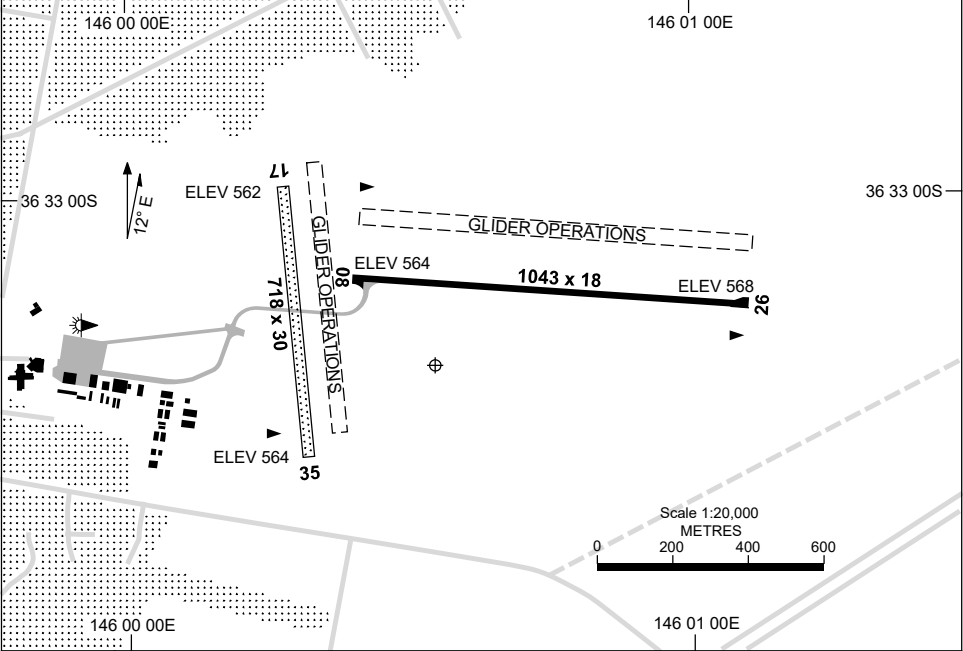

15 JUN 2023

AD ELEV 569
36 33 15S 146 00 33E

AERODROME CHART
BENALLA, VIC (YBLA)

FIA ML CEN 125.2	CTAF 125.6	PAL 123.4		Bearings are Magnetic Elevations in FEET AMSL
---------------------	---------------	--------------	--	--

RWY		AERODROME LIGHTING
		TAXIWAY : GREEN CENTRELINE RL : PAL 123.4
08 083		LIRL
263 26		LIRL
17 163		NIL
343 35		NIL

NOTES

1. FIA FREQ 125.2 AVBL IN CIRCUIT AREA.

Changes: REMOVED NOTES.

BLAAD01-175